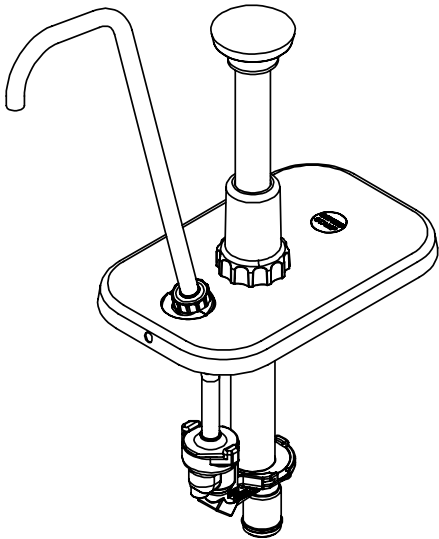

85951

CP Remote Pump, Tall, Short Cylinder

Complete View for Reference