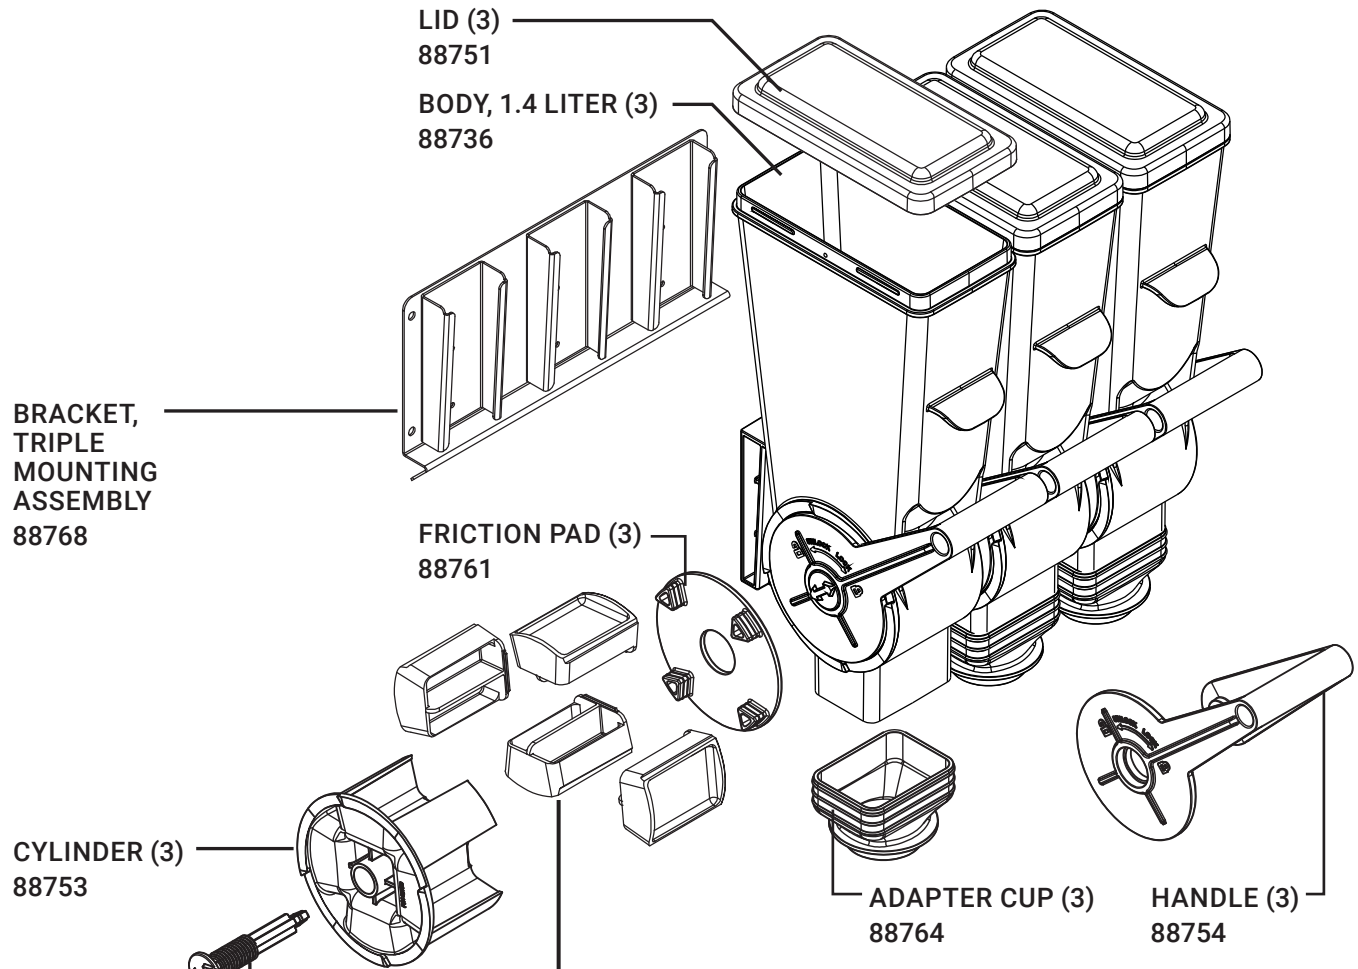

## 89266

SlimLine  
DFD-1.4L, Triple  
w/Bracket

Complete View for Reference

PORTION TRAYS (3) EA. PACK		
<u>4-PACK</u>	<u>COLOR</u>	<u>PORTION</u>
88795	WHITE	0.50 FL OZ
88796	BLUE	0.75 FL OZ
88799	GREEN	1.0 FL OZ
88797	PINK	1.5 FL OZ