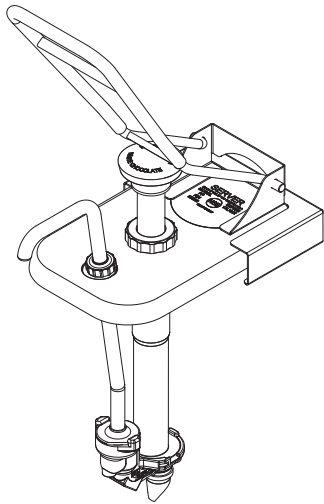

89928-317

Fountain Pump, White Chocolate, Horizontal

Complete View for Reference