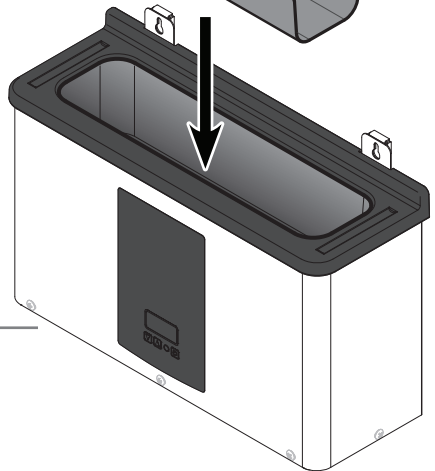

Server Products Inc.

3601 Pleasant Hill Road
Richfield, WI 53076 USA

262.628.5600 | 800.558.8722

SPSALES@SERVER-PRODUCTS.COM
WWW.SERVER-PRODUCTS.COM