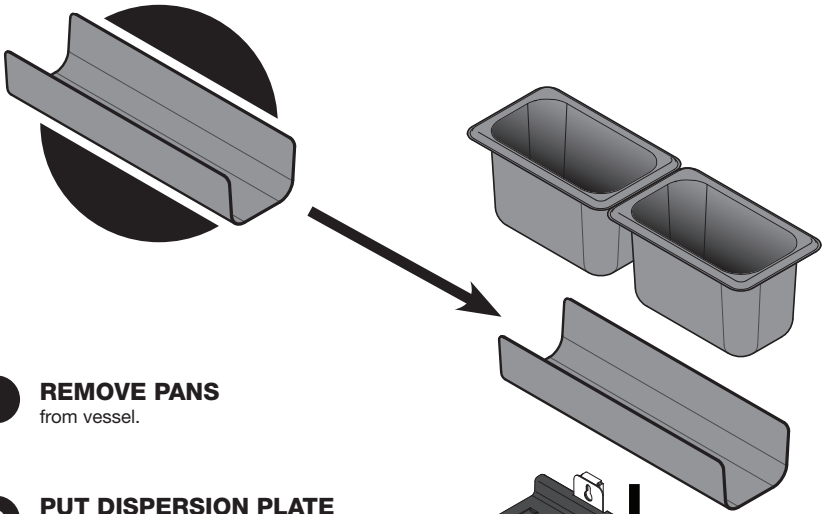

## Dispersion Plate

100092

FOR CONSERVEWELL™ WALL-MOUNTED  
MODELS CW or CW-T

- 1 REMOVE PANS**  
from vessel.
- 2 PUT DISPERSION PLATE  
INSIDE VESSEL**  
to enhance heat transfer to the pans.
- 3 REPLACE PANS**  
and use ConserveWell as normal.