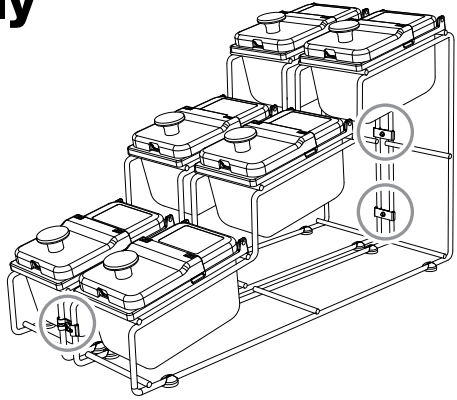

SERVER

WireWise™ Link Assembly

88716

Use a Phillips-head screwdriver
to secure the links onto wire-frames.

**Simplify your serving
area by linking WireWise™
Organizers together.**

Server Products Inc.

3601 Pleasant Hill Road
Richfield, WI 53076 USA