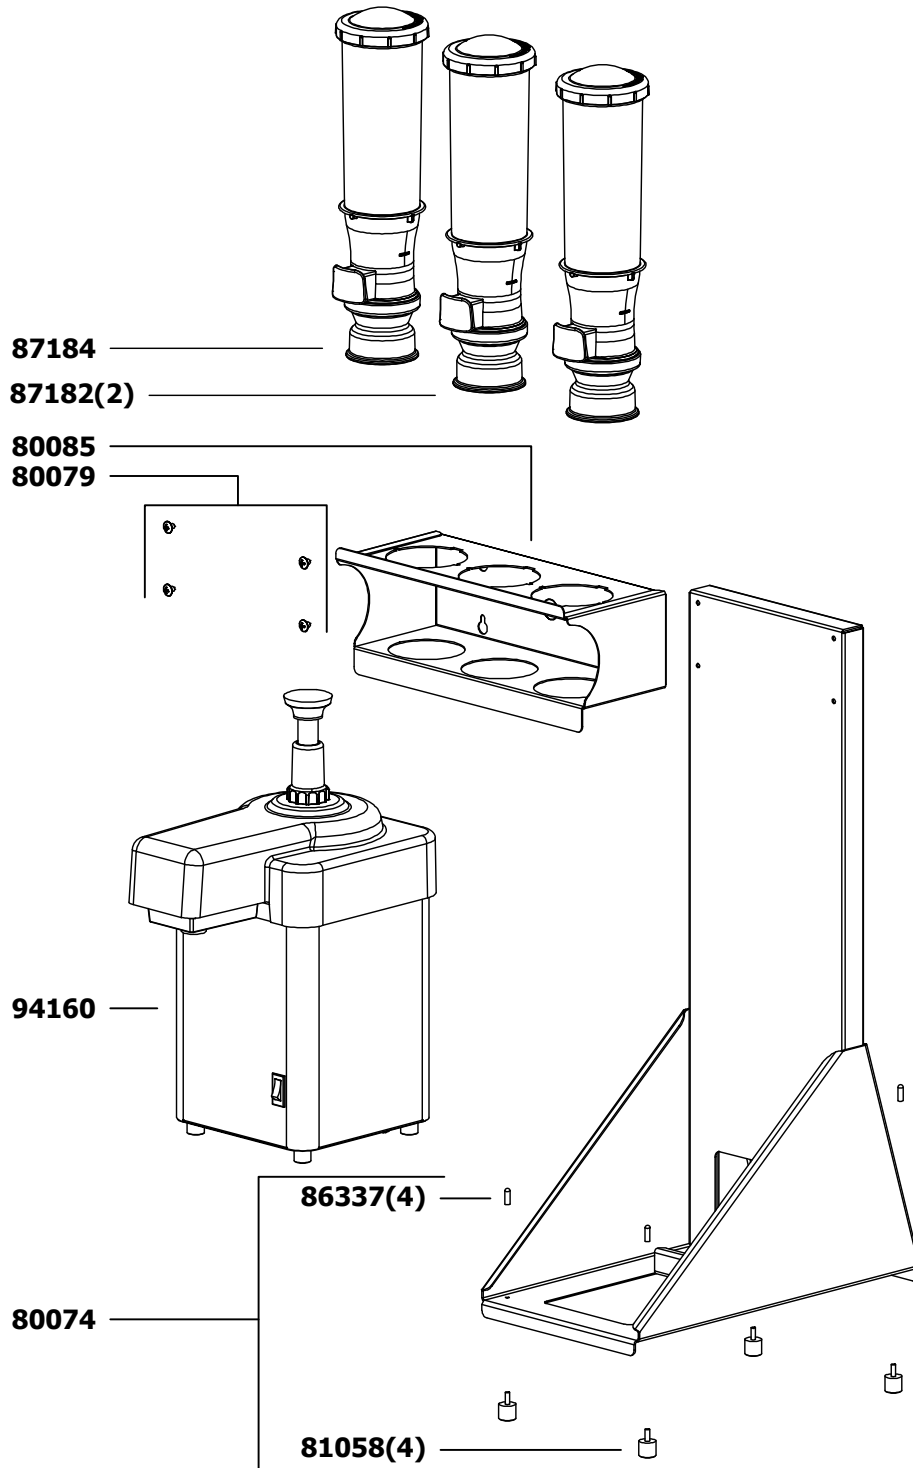

SERVER

Server Products, Inc.
 3601 Pleasant Hill Road PO Box 98
 Richfield WI 53076 USA
 Direct | 262.628.5600 Toll Free | 800.558.8722
 www.server-products.com

Model Name

KIT, BEVERAGE STATION, TRIPLE 24 OZ

Model Number

80105

Dwg. Date
04/28/14

PART	QTY	DESCRIPTION
10028	4	SCREW, 10-32 X 1/4, PHIL TRUSS HD
10153	4	LOCKWASHER, #10, INTERNAL
80074	1	STAND ASSEMBLY, BEVERAGE STATION
81058	4	FOOT, W/SCREW
86337	4	CAP, PROTECTIVE, .125 x .500
80079	1	HARDWARE, BEV STATION (INCLUDES 10028 & 10153)
80085	1	SHELF, TRIPLE, BEV STAT, INSWEETEN
87182	2	INSWEETEN, 24 OZ, .31 TSP, BAGGED
87184	1	INSWEETEN, 24OZ, .7 TSP, BAGGED, WHT
94160	1	EZ-CREAM