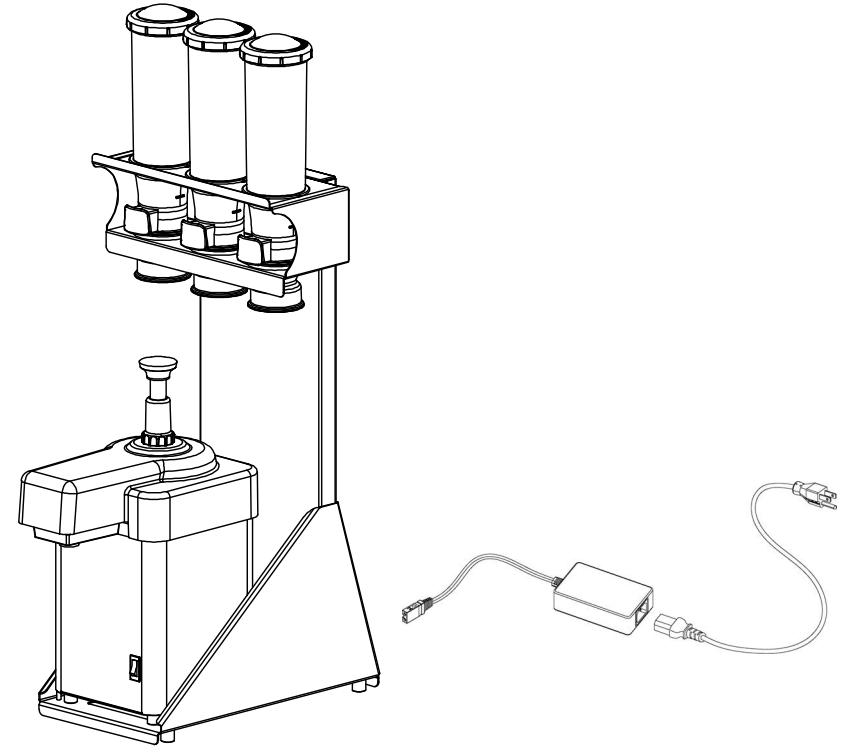

SERVER

Server Products, Inc.
 3601 Pleasant Hill Road PO Box 98
 Richfield WI 53076 USA
 Direct | 262.628.5600 Toll Free | 800.558.8722
 www.server-products.com

Model Name

KIT, BEVERAGE STATION, TRIPLE 24 OZ

Model Number

80105

Dwg. Date
04/28/14

PART	QTY	DESCRIPTION
10028	4	SCREW, 10-32 X 1/4, PHIL TRUSS HD
10153	4	LOCKWASHER, #10, INTERNAL
80074	1	STAND ASSEMBLY, BEVERAGE STATION
81058	4	FOOT, W/SCREW
86337	4	CAP, PROTECTIVE, .125 x .500
80079	1	HARDWARE, BEV STATION (INCLUDES 10028 & 10153)
80085	1	SHELF, TRIPLE, BEV STAT, INSWEETEN
87182	2	INSWEETEN, 24 OZ, .31 TSP, BAGGED
87184	1	INSWEETEN, 24OZ, .7 TSP, BAGGED, WHT
94160	1	EZ-CREAM