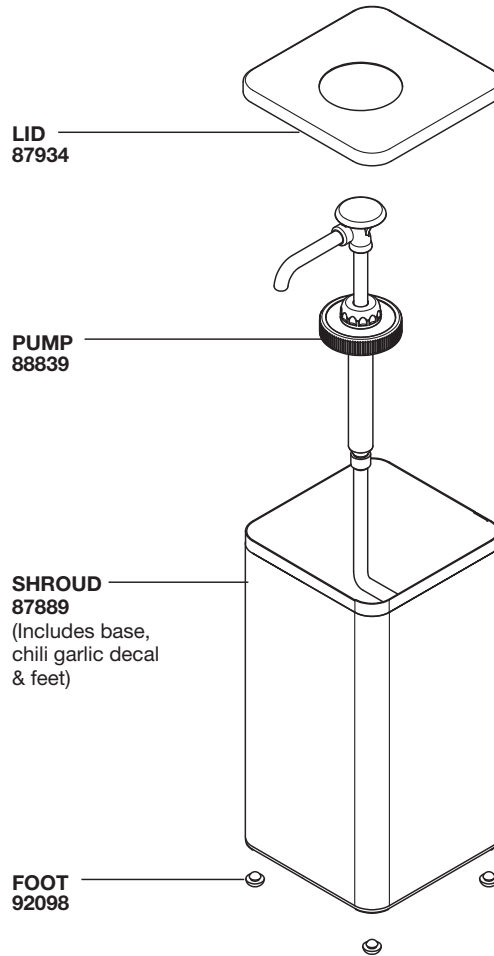

SERVER

Server Products Inc.  
3601 Pleasant Hill Road  
Richfield, WI 53076 USA

262.628.5600 | 800.558.8722

SPSALES@SERVER-PRODUCTS.COM

87877

Cholula  
Chili Garlic  
SS-BP-1

Complete View  
for Reference

PUMP MODEL: BP-1/4  
PUMP 88839

HEAD ASSEMBLY 88175

CYLINDER ASSEMBLY 87938

FOOD EQUIPMENT LUBRICANT 40179