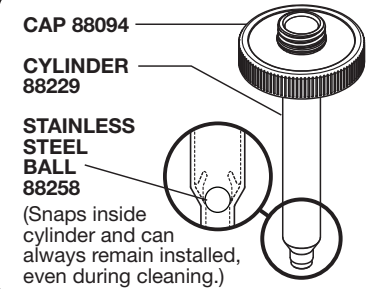

CYLINDER ASSEMBLY 87938

FOOD EQUIPMENT LUBRICANT 40179