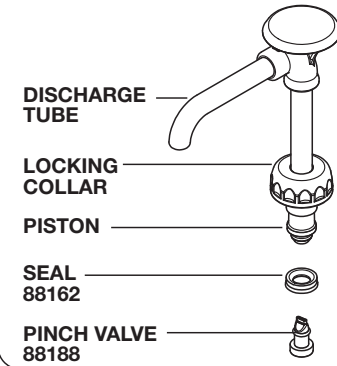

SERVER

Server Products Inc.  
3601 Pleasant Hill Road  
Richfield, WI 53076 USA

262.628.5600 | 800.558.8722

SPSALES@SERVER-PRODUCTS.COM

87877

Cholula  
Chili Garlic  
SS-BP-1

Complete View  
for Reference

PUMP MODEL: BP-1/4  
PUMP 88839

HEAD ASSEMBLY 88175

CYLINDER ASSEMBLY 87938

FOOD EQUIPMENT LUBRICANT 40179