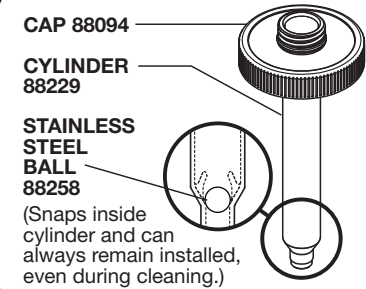

CYLINDER ASSEMBLY 87938

FOOD EQUIPMENT LUBRICANT 40179