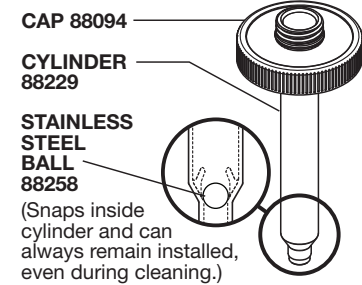

SERVER

Server Products Inc.
3601 Pleasant Hill Road
Richfield, WI 53076 USA

262.628.5600 | 800.558.8722

SPSALES@SERVER-PRODUCTS.COM

87876

Cholula
Chili Lime
SS-BP-1

Complete View
for Reference

PUMP MODEL: BP-1/4
PUMP 88839

HEAD ASSEMBLY 88175

CYLINDER ASSEMBLY 87938

FOOD EQUIPMENT LUBRICANT 40179