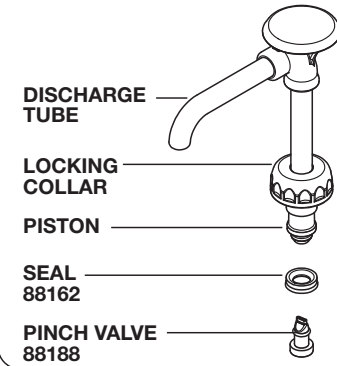

SERVER

Server Products Inc.
3601 Pleasant Hill Road
Richfield, WI 53076 USA

262.628.5600 | 800.558.8722

SPSALES@SERVER-PRODUCTS.COM

87876

Cholula
Chili Lime
SS-BP-1

Complete View
for Reference

PUMP MODEL: BP-1/4
PUMP 88839

HEAD ASSEMBLY 88175

CYLINDER ASSEMBLY 87938

FOOD EQUIPMENT LUBRICANT 40179