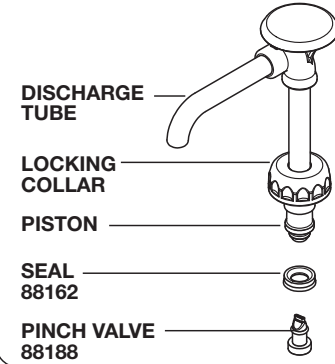

SERVER

Server Products Inc.
3601 Pleasant Hill Road
Richfield, WI 53076 USA

262.628.5600 | 800.558.8722

SPSALES@SERVER-PRODUCTS.COM

87876

Cholula
Chili Lime
SS-BP-1

Complete View
for Reference

PUMP MODEL: BP-1/4
PUMP 88839

HEAD ASSEMBLY 88175

CYLINDER ASSEMBLY 87938

FOOD EQUIPMENT LUBRICANT 40179