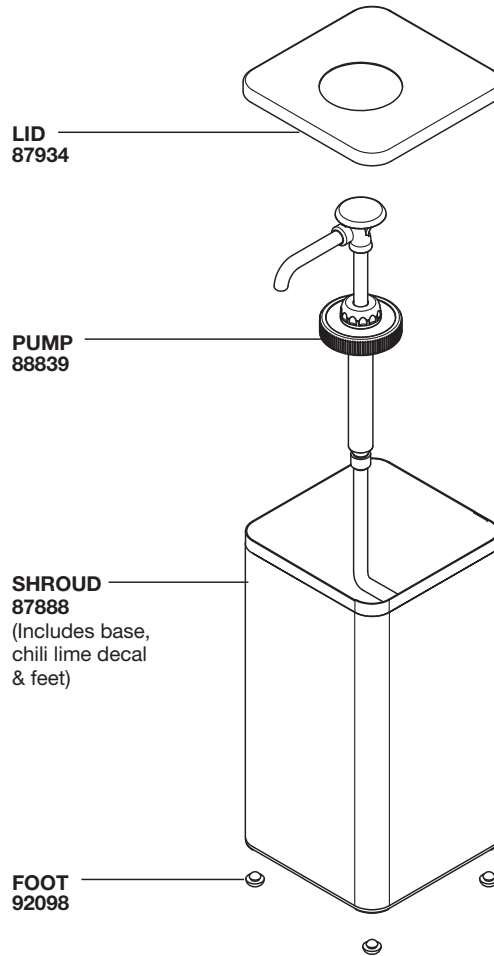

SERVER

Server Products Inc.
3601 Pleasant Hill Road
Richfield, WI 53076 USA

262.628.5600 | 800.558.8722

SPSALES@SERVER-PRODUCTS.COM

87876

Cholula
Chili Lime
SS-BP-1

Complete View
for Reference

PUMP MODEL: BP-1/4
PUMP 88839

HEAD ASSEMBLY 88175

CYLINDER ASSEMBLY 87938

FOOD EQUIPMENT LUBRICANT 40179