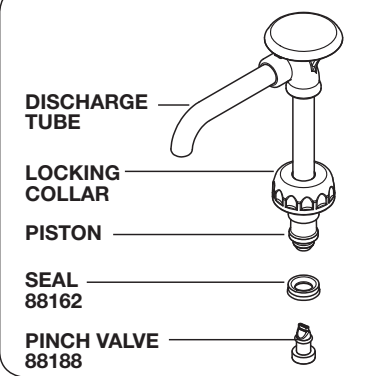

SERVER

Server Products Inc.  
3601 Pleasant Hill Road  
Richfield, WI 53076 USA

262.628.5600 | 800.558.8722

SPSALES@SERVER-PRODUCTS.COM

87879

Cholula  
Original  
SS-BP-1

Complete View  
for Reference

PUMP MODEL: BP-1/4  
PUMP 88839

HEAD ASSEMBLY 88175

CYLINDER ASSEMBLY 87938