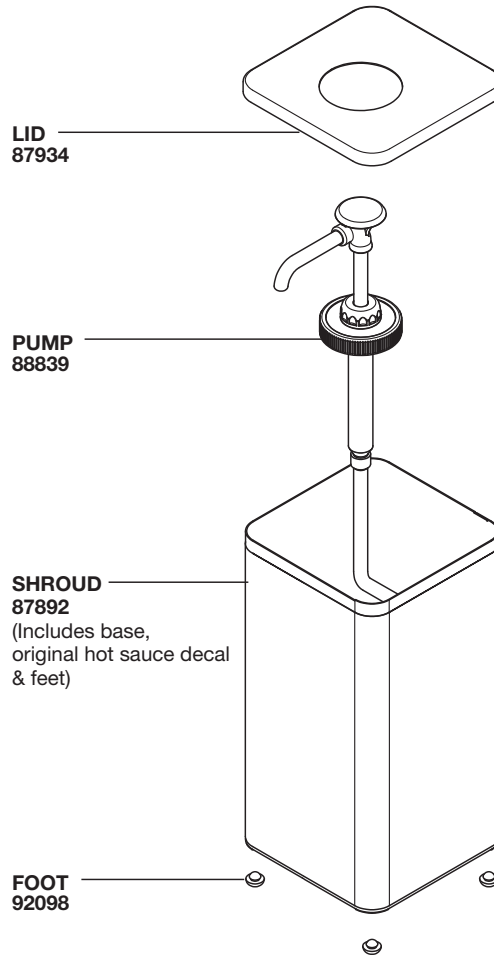

SERVER

Server Products Inc.
3601 Pleasant Hill Road
Richfield, WI 53076 USA

262.628.5600 | 800.558.8722

SPSALES@SERVER-PRODUCTS.COM

87879

Cholula
Original
SS-BP-1

Complete View
for Reference

PUMP MODEL: BP-1/4
PUMP 88839

HEAD ASSEMBLY 88175

CYLINDER ASSEMBLY 87938

FOOD EQUIPMENT LUBRICANT 40179