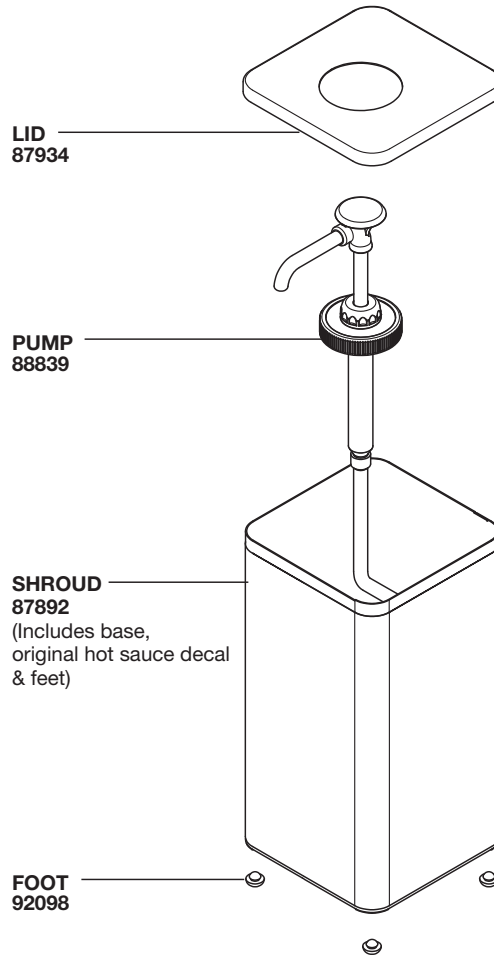

SERVER

Server Products Inc.  
3601 Pleasant Hill Road  
Richfield, WI 53076 USA

262.628.5600 | 800.558.8722

SPSALES@SERVER-PRODUCTS.COM

87879

Cholula  
Original  
SS-BP-1

Complete View  
for Reference

PUMP MODEL: BP-1/4  
PUMP 88839

HEAD ASSEMBLY 88175

CYLINDER ASSEMBLY 87938