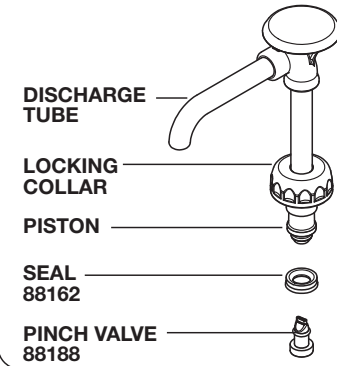

SERVER

Server Products Inc.
3601 Pleasant Hill Road
Richfield, WI 53076 USA

262.628.5600 | 800.558.8722

SPSALES@SERVER-PRODUCTS.COM

87879

Cholula
Original
SS-BP-1

Complete View
for Reference

PUMP MODEL: BP-1/4
PUMP 88839

HEAD ASSEMBLY 88175

CYLINDER ASSEMBLY 87938

FOOD EQUIPMENT LUBRICANT 40179