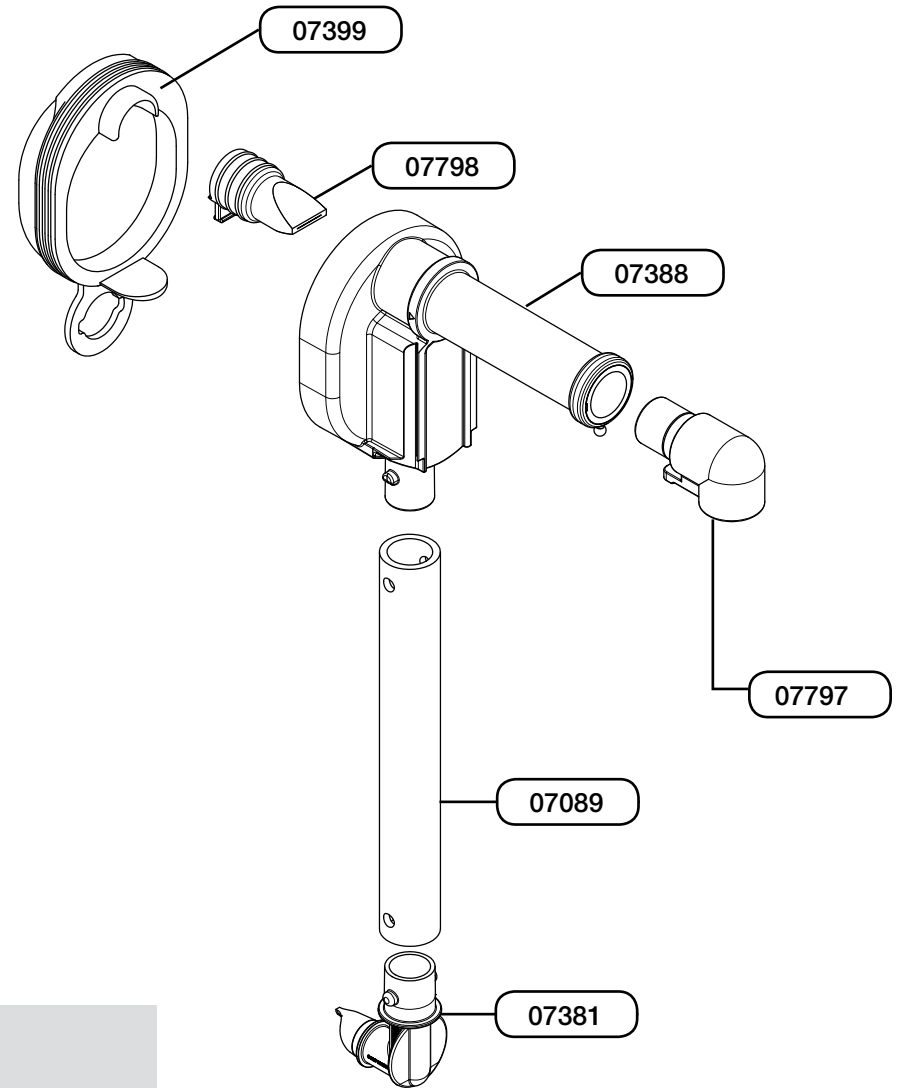

S E R V E R

**Server Products Inc.**  
3601 Pleasant Hill Road  
Richfield, WI 53076 USA

262.628.5600 | 800.558.8722

SPSALES@SERVER-PRODUCTS.COM

## Server Express™ Pump

*Complete View for Reference*

PART	QTY	DESCRIPTION
07399	1	PUMP DOME, BLUE
07798	1	LARGE PINCH VALVE
07388	1	PUMP HOUSING
07089	1	7" TUBE
07381	1	CONNECTOR, 16MM
07797	1	DISCHARGE FITTING, .394, LG.