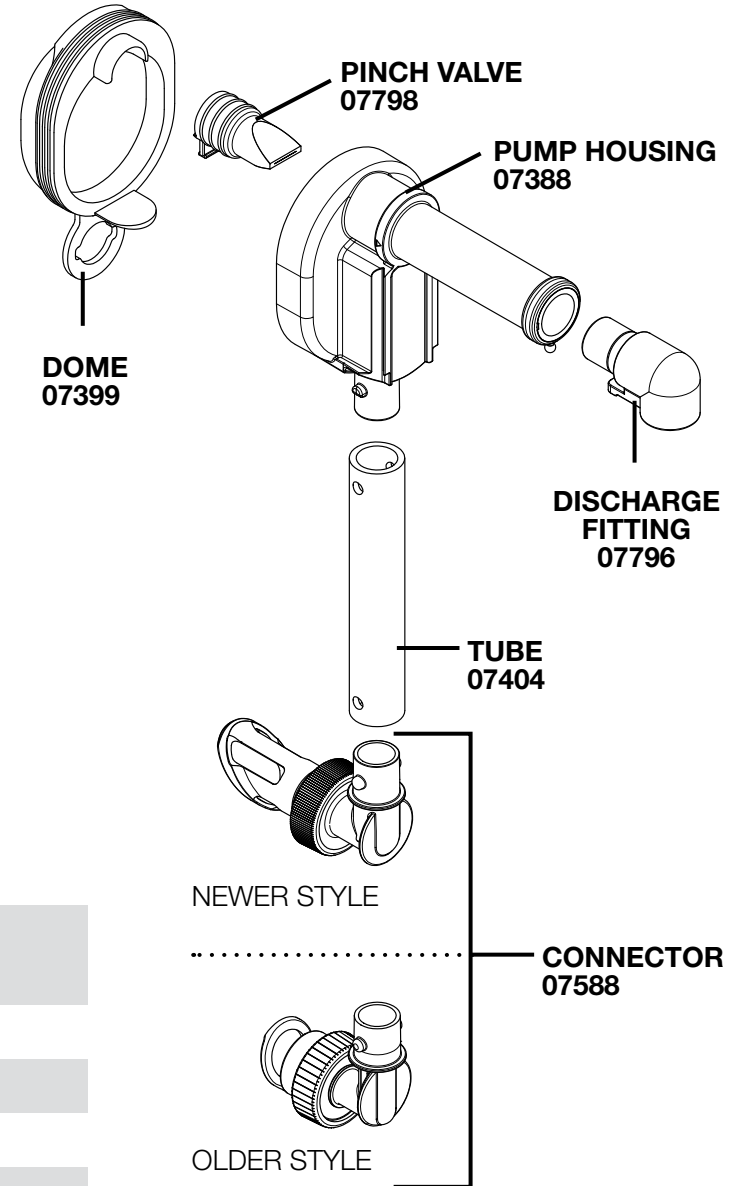

SERVER

Server Products Inc.
3601 Pleasant Hill Road
Richfield, WI 53076 USA

262.628.5600 | 800.558.8722

SPSALES@SERVER-PRODUCTS.COM

07968

Server Express™ Pump

Complete View
for Reference

PART	QTY	DESCRIPTION
07399	1	PUMP DOME, BLUE
07798	1	LARGE PINCH VALVE
07388	1	PUMP HOUSING
07404	1	5" TUBE
07588	1	CONNECTOR, 38MM, LB
07796	1	DISCHARGE FITTING, .256 MED.