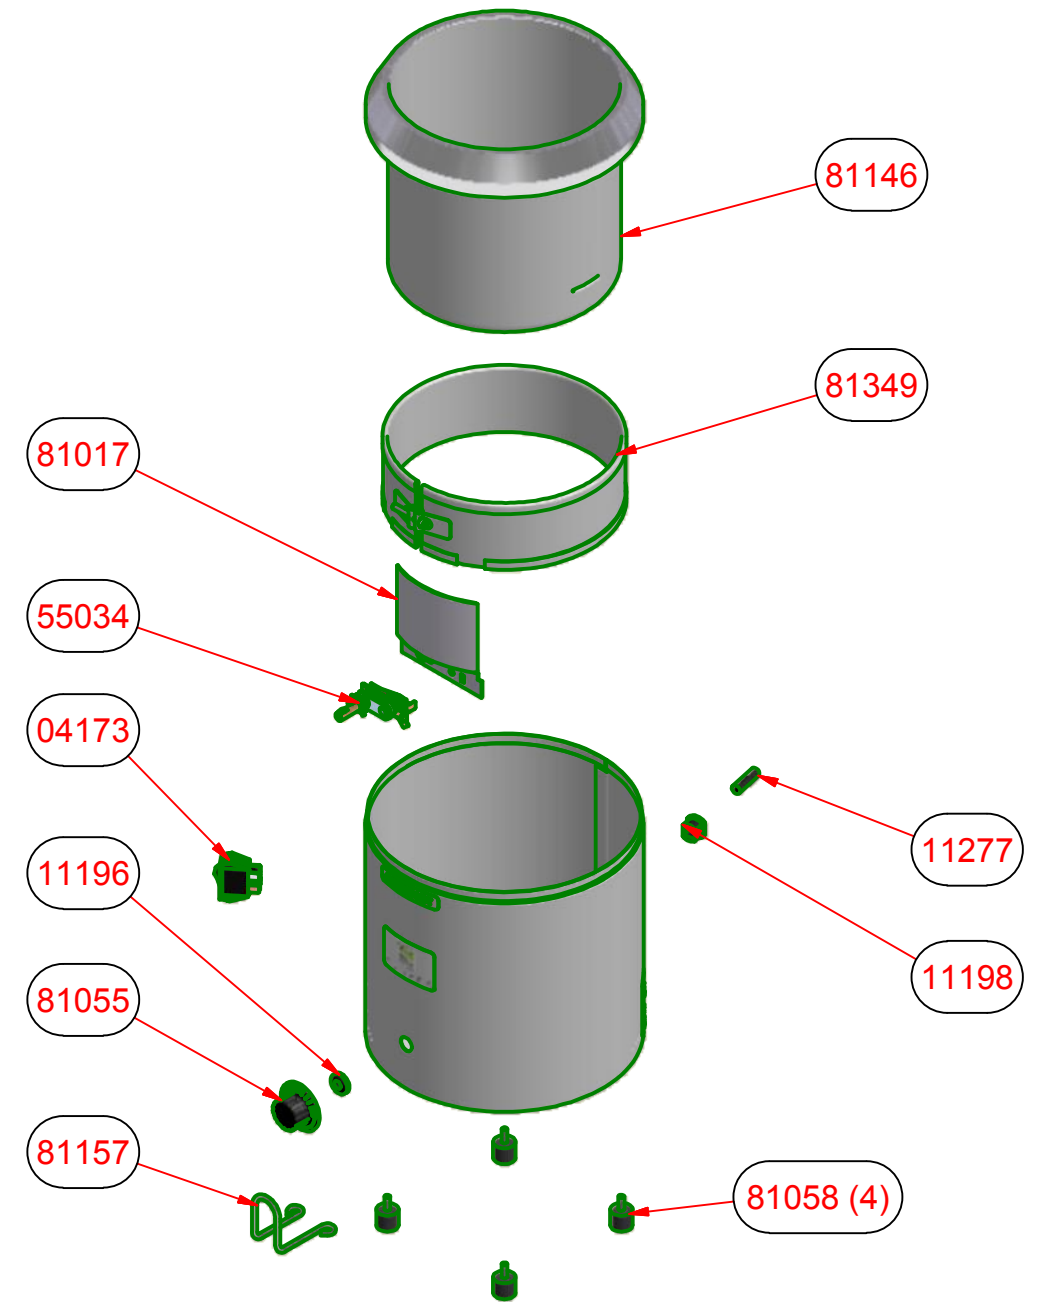

SERIES 12L

SERIES PRIOR TO 12L

APPD BY		MATERIAL:	
CKD BY		TOLERANCES UNLESS OTHERWISE SPECIFIED	#
DRAWN BY	DCK	FRAC ±1/64 DEC .00=±.01 .000=±.005 ANG ±1°	§
DATE	09/16/88	Server Products, Inc RICHFIELD, WI 53076 USA 800-558-8722	
SCALE	FULL	PART NAME	SIZE DWG NO.
		BASE ONLY FOR FS-4 (230V)	B 80980