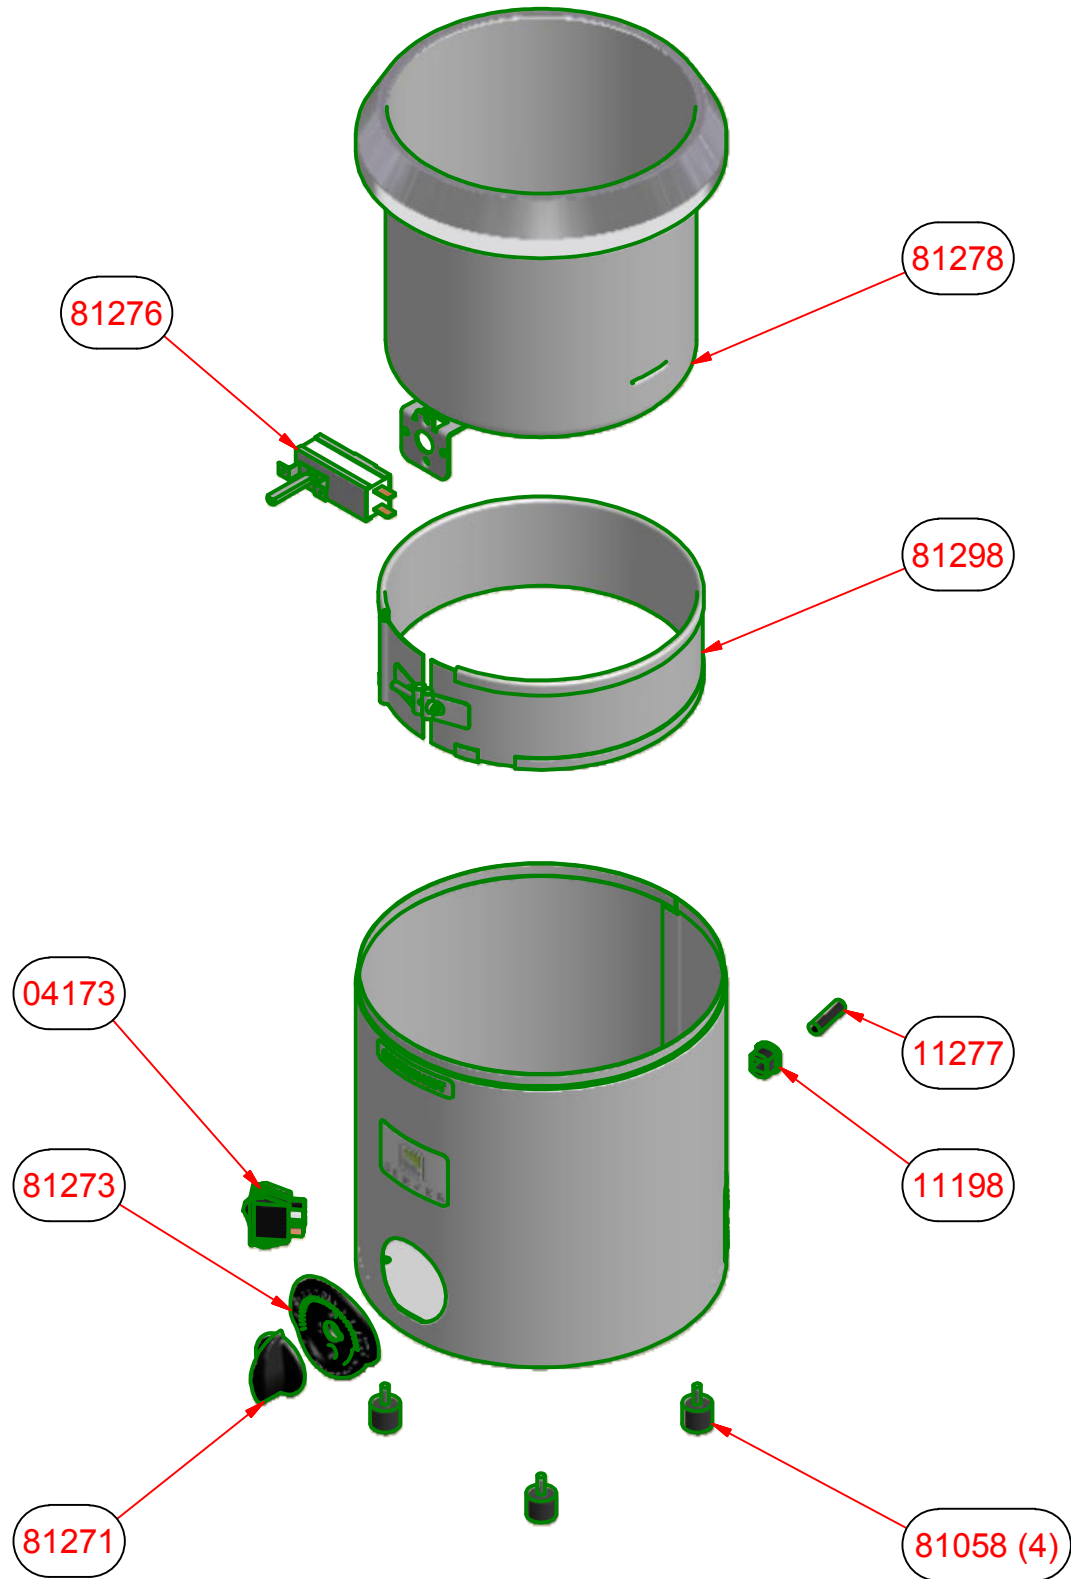

SERIES 12L

SERIES PRIOR TO 12L

APPD BY		MATERIAL:	
CKD BY		TOLERANCES UNLESS OTHERWISE SPECIFIED	#
DRAWN BY	DCK	FRAC ±1/64 DEC .00=±.01 .000=±.005 ANG ±1°	§
DATE	09/16/88	Server Products, Inc RICHFIELD, WI 53076 USA 800-558-8722	
SCALE	FULL	PART NAME	SIZE DWG NO.
		BASE ONLY FOR FS-4 (230V)	B 80980