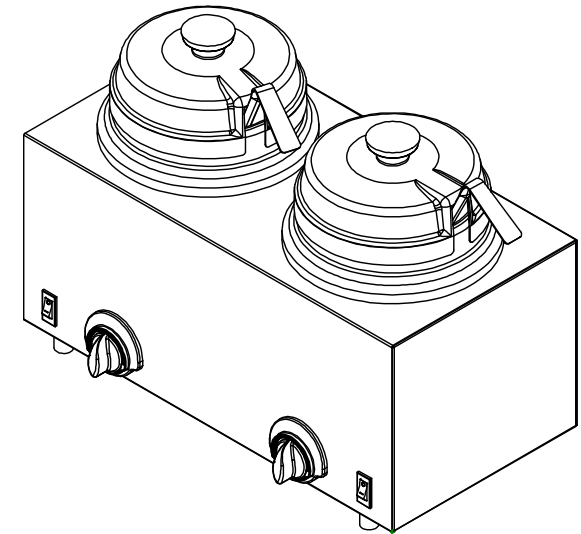


	Server Products, Inc. 3601 Pleasant Hill Road PO Box 98 Richfield WI 53076 USA Direct 262.628.5600 Toll Free 800.558.8722 www.server-products.com
	Model Name TWIN FUDGE SERVER FS (230V)
Model Number 81250	

Dwg. Date
07/02/13

FINAL & BASE ONLY TABULATION

COUNTRY	FINAL	BASE
CONT EURO	81250	81270
AUST	81420	81430
UK	84910	84830

PART	QTY	DESCRIPTION
82063	2	SPACER
82507	2	ADAPTER
82509	2	LID ASSEMBLY
82023-000	1	KNOB-000-BLACK
82508	1	LID
82561	2	LADLE, 10", 1 OZ
94009	2	JAR, STNLS
VARIOUS	1	BASE ONLY FOR TWIN FS/FSP (SEE CHART)