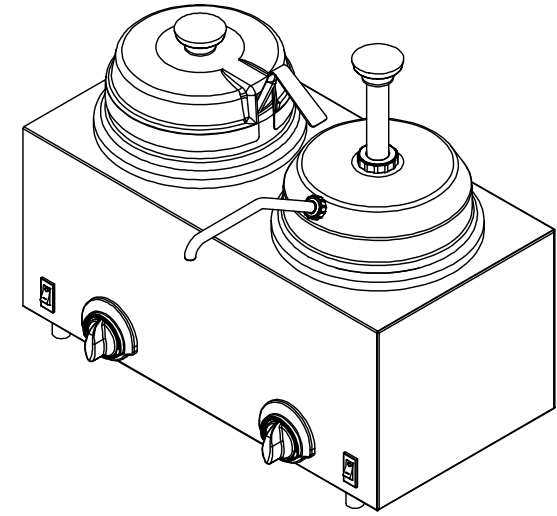

SERVER

Server Products, Inc.
3601 Pleasant Hill Road PO Box 98
Richfield WI 53076 USA
Direct | 262.628.5600 Toll Free | 800.558.8722
www.server-products.com

Model Name

TWIN FUDGE SERVER FS/FSP (230V)

Model Number

80280

Dwg. Date
06/18/13

FINAL & BASE ONLY TABULATION

COUNTRY	FINAL	BASE
CONT EURO	80280	81270
AUST	80850	81430
UK	84950	84830

PART	QTY	DESCRIPTION
81320	1	FOOD SERVER PUMP
82063	2	SPACER
82507	1	ADAPTER
82509	1	LID ASSEMBLY
82023-000	1	KNOB-000-BLACK
82508	1	LID
82561	1	LADLE, 10", 1 OZ
94009	2	JAR, STNLS
VARIOUS	1	BASE ONLY FOR TWIN FS/FSP (SEE CHART)