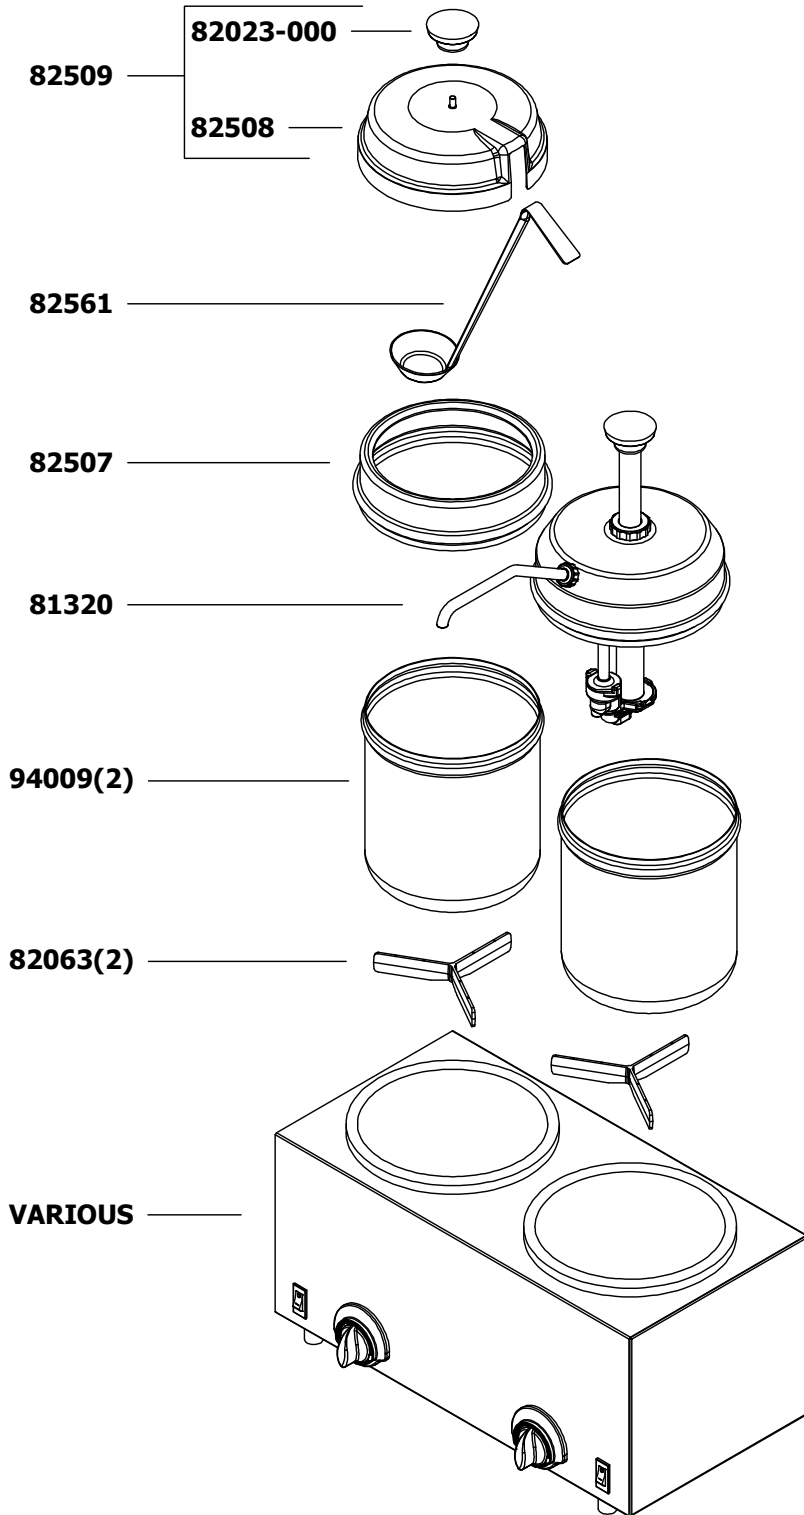

SERVER

Server Products, Inc.
3601 Pleasant Hill Road PO Box 98
Richfield WI 53076 USA
Direct | 262.628.5600 Toll Free | 800.558.8722
www.server-products.com

Model Name

TWIN FUDGE SERVER FS/FSP (230V)

Model Number

80280

Dwg. Date
06/18/13

FINAL & BASE ONLY TABULATION

COUNTRY	FINAL	BASE
CONT EURO	80280	81270
AUST	80850	81430
UK	84950	84830

PART	QTY	DESCRIPTION
81320	1	FOOD SERVER PUMP
82063	2	SPACER
82507	1	ADAPTER
82509	1	LID ASSEMBLY
82023-000	1	KNOB-000-BLACK
82508	1	LID
82561	1	LADLE, 10", 1 OZ
94009	2	JAR, STNLS
VARIOUS	1	BASE ONLY FOR TWIN FS/FSP (SEE CHART)