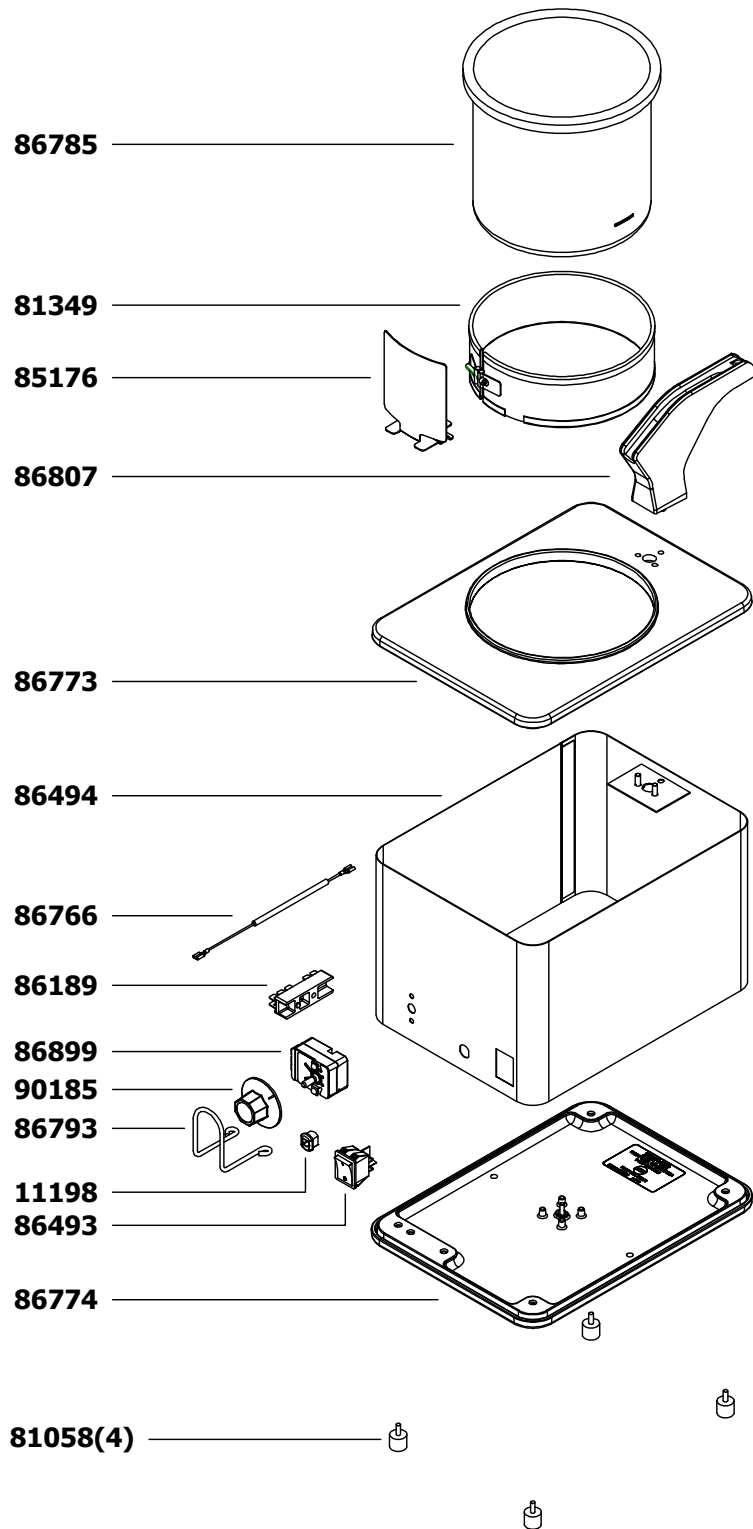

**SERVER**

Model Name

**BASE ONLY FOR BSW-SS (BRAZIL)**

Model Number

**86939**

Dwg. Date  
02/19/14

**FINAL & BASE ONLY TABULATION**

COUNTRY	FINAL	BASE
CONT EURO	86550	86907
BRAZIL	86941	86939

PART	QTY	DESCRIPTION
11198	1	BUSHING, STRAIN RELIEF
11599	1	CORD ASSEMBLY (BRAZIL)
81058	4	FOOT, W/SCREW
81349	1	HEATING ELEMENT REPLACEMENT KIT 230V 500W
85176	1	BRACKET, THERMOSTAT BULB
86189	1	BLOCK, TERMINAL
86493	1	SWITCH, SNAP-IN ROCKER, 250V
86494	1	SHROUD ASSEMBLY
86766	1	CUT-OUT, THERMAL ASSY, 128C, 8.13"
86773	1	TOP, FSPW-SS
86774	1	BASE, FS-4SS, 230V
86785	1	VESSEL, WATER ASSEMBLY, 4 QT
86793	1	GUARD, KNOB
86807	1	KIT, REPL HEATER BLOCK ASSY, SS230V
86899	1	THERMOSTAT, 15", 93C
90185	1	KNOB, THERMOSTAT