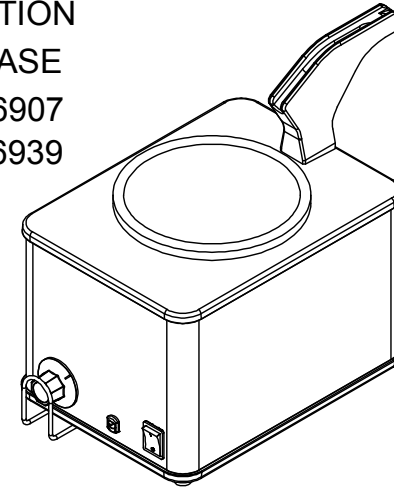

**SERVER**

Model Name

**BASE ONLY FOR BSW-SS (BRAZIL)**

Model Number

**86939**

Dwg. Date  
02/19/14

**FINAL & BASE ONLY TABULATION**

COUNTRY	FINAL	BASE
CONT EURO	86550	86907
BRAZIL	86941	86939

PART	QTY	DESCRIPTION
11198	1	BUSHING, STRAIN RELIEF
11599	1	CORD ASSEMBLY (BRAZIL)
81058	4	FOOT, W/SCREW
81349	1	HEATING ELEMENT REPLACEMENT KIT 230V 500W
85176	1	BRACKET, THERMOSTAT BULB
86189	1	BLOCK, TERMINAL
86493	1	SWITCH, SNAP-IN ROCKER, 250V
86494	1	SHROUD ASSEMBLY
86766	1	CUT-OUT, THERMAL ASSY, 128C, 8.13"
86773	1	TOP, FSPW-SS
86774	1	BASE, FS-4SS, 230V
86785	1	VESSEL, WATER ASSEMBLY, 4 QT
86793	1	GUARD, KNOB
86807	1	KIT, REPL HEATER BLOCK ASSY, SS230V
86899	1	THERMOSTAT, 15", 93C
90185	1	KNOB, THERMOSTAT