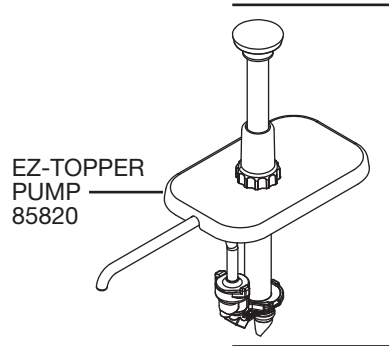

SERVER

Server Products Inc.  
3601 Pleasant Hill Road  
Richfield, WI 53076 USA

262.628.5600 | 800.558.8722

SPSALES@SERVER-PRODUCTS.COM

84967

EZ-Topper™  
Tall, Single

HERSHEY'S HOT FUDGE

Complete View  
for Reference

EZ-TOPPER  
PUMP  
85820

POUCH  
SUPPORT  
85819

WARMER  
BASE  
84966

includes  
Hershey's  
Hot Fudge  
decal

FOOT  
07429

DETAIL OF  
PUMP 85820

GAGING COLLARS:  
.25 OZ REDUCTION —   
82022

0.125 OZ REDUCTION — 

FOOD  
EQUIPMENT  
LUBRICANT  
40179

11" BRUSH  
82049

21" BRUSH  
82526

-  KNOB 82023
-  LOCKING COLLAR 83412
-  HEAD TUBE 82017
-  HEAD INSERT 82018
-  SPRING 82016
-  WASHER 82015
-  PISTON 82013
-  SEAL ASSEMBLY 83003
-  LID 85829
-  CYLINDER ASSEMBLY 82362
-  DISCHARGE TUBE ASSEMBLY 85827
-  GASKET 88554
-  O-RING 05127
-  CONNECTOR VALVE BODY 82635