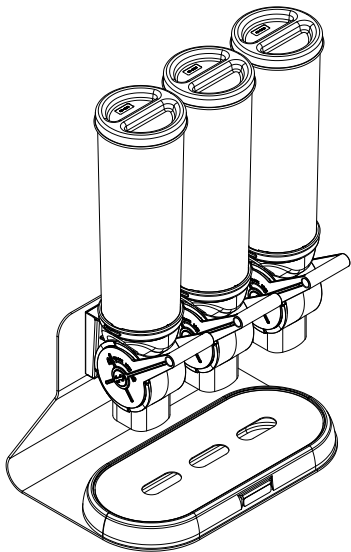

## CerealServ, 3-L, Triple

*Complete View  
for Reference*

LID  
89002

HOPPER TUBE,  
3 LITER  
89001

BODY  
88964

PIVOT  
PIN  
88776

CYLINDER  
88753

FRICITION PAD  
88761

HANDLE  
88754

**CEREALSERV  
DISPENSER,  
3L  
89036**

**TRIPLE STAND  
88919**

**INCLUDES  
DRIP TRAY  
ASSEMBLY  
89015  
&  
RUBBER FEET  
84393**