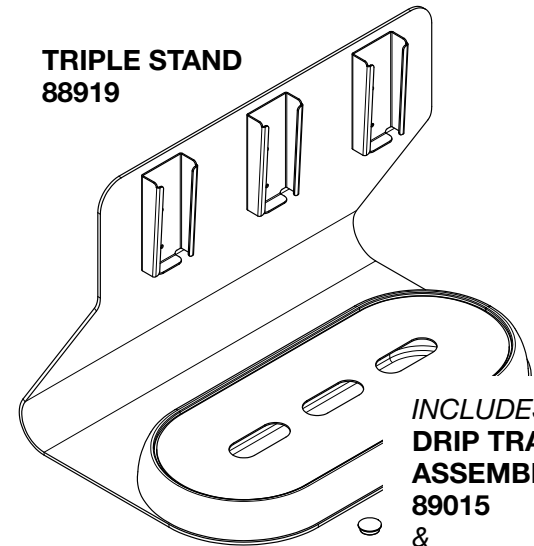

## CerealServ, 3-L, Triple

*Complete View  
for Reference*

LID  
89002

HOPPER TUBE,  
3 LITER  
89001

BODY  
88964

PIVOT  
PIN  
88776

CYLINDER  
88753

FRICITION PAD  
88761

HANDLE  
88754

**CEREALSERV  
DISPENSER,  
3L  
89036**

**TRIPLE STAND  
88919**

**INCLUDES  
DRIP TRAY  
ASSEMBLY  
89015  
&  
RUBBER FEET  
84393**