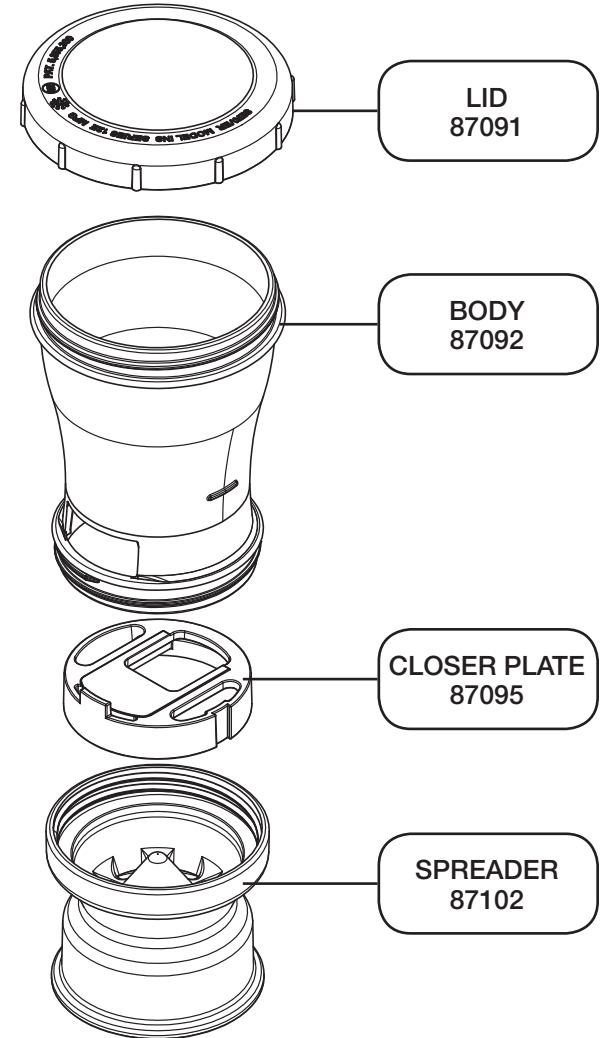

S E R V E R

Server Products Inc.
3601 Pleasant Hill Road
Richfield, WI 53076 USA

262.628.5600 | 800.558.8722

SPSALES@SERVER-PRODUCTS.COM

87090

InSeason™ Drop-

4" Diameter Drop Pattern

*Complete View
for Reference*

TRIGGER ASSEMBLY
87132
TAN, 1/16 TSP Portion

TRIGGER ASSEMBLY
87131
BURGUNDY,
1/8 TSP Portion

TRIGGER ASSEMBLY
87128
BLACK, 1/4 TSP Portion