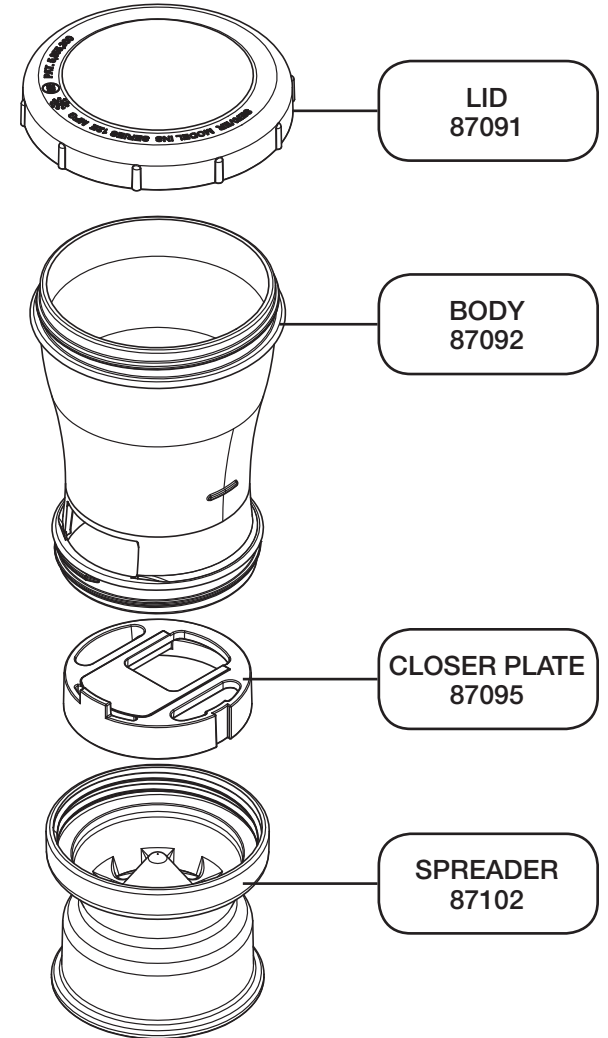

# 87090

**InSeason™  
Drop-**

**4" Diameter Drop Pattern**

*Complete View  
for Reference*

TRIGGER ASSEMBLY  
87132  
TAN, 1/16 TSP Portion

TRIGGER ASSEMBLY  
87131  
BURGUNDY,  
1/8 TSP Portion

TRIGGER ASSEMBLY  
87128  
BLACK, 1/4 TSP Portion