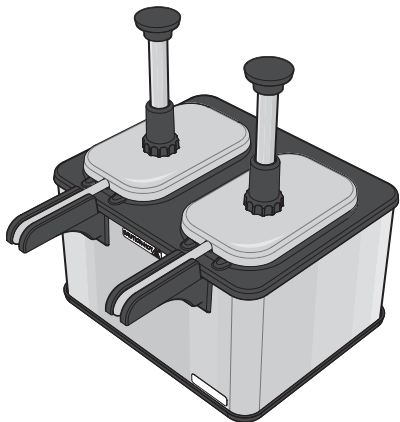

S E R V E R

Server Products Inc.
3601 Pleasant Hill Road
Richfield, WI 53076 USA

262.628.5600 | 800.558.8722

SPSALES@SERVER-PRODUCTS.COM

85920

EZ-Topper™ Short, Twin WITH SPOUT HEATER

*Complete View
for Reference*

CARAMEL KNOB
82023-024

FUDGE KNOB
82023-015

OPTIONAL:
USE KNOBS TO
QUICKLY IDENTIFY
PUMP CONTENTS

EZ-TOPPER PUMPS (2)
85820

WARMER BASE
WITH SPOUT HEATERS
85713

MAGNETIC
DECAL
84975

FOOT
07429