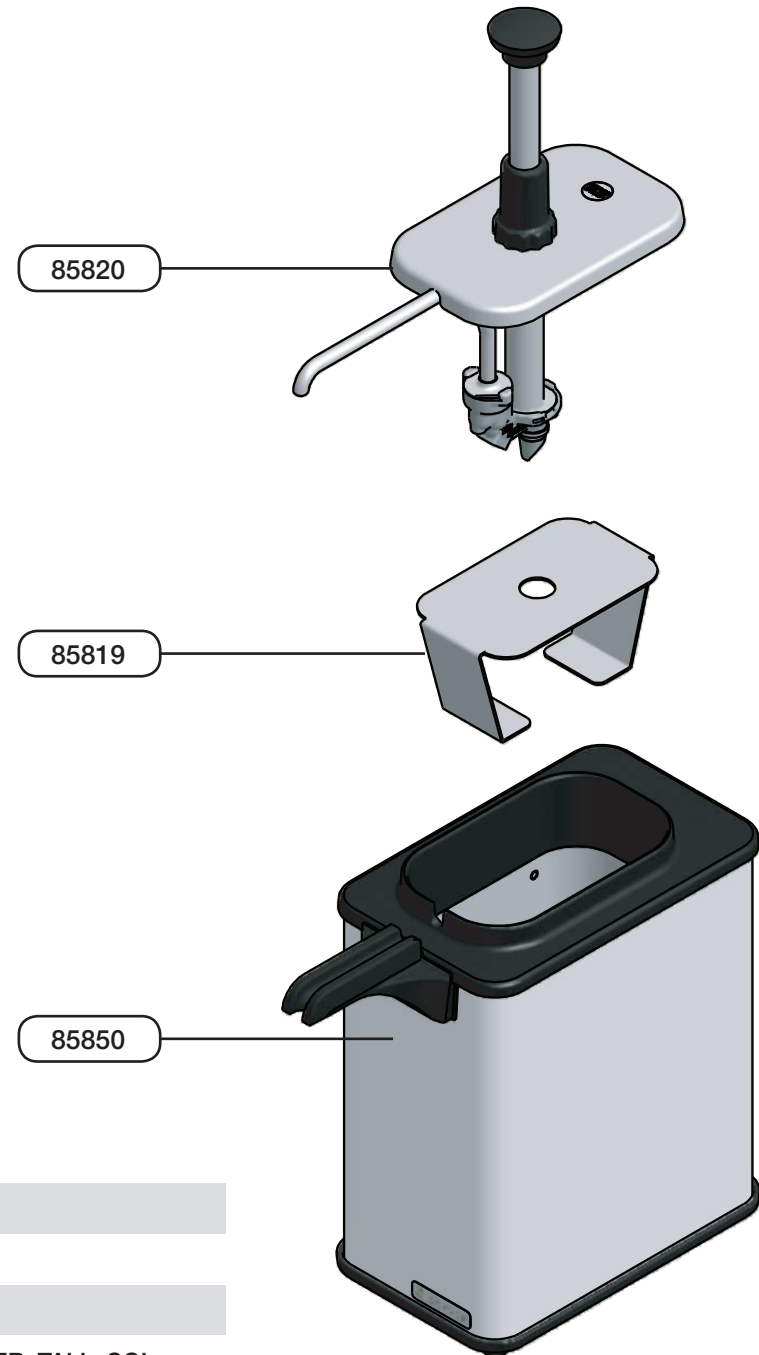

S E R V E R

Server Products Inc.
3601 Pleasant Hill Road
Richfield, WI 53076 USA

262.628.5600 | 800.558.8722

SPSALES@SERVER-PRODUCTS.COM

85790

EZ Topper Tall, Single, Adjustable Thermostat

*Complete View
for Reference*

PART	QTY	DESCRIPTION
85820	1	FOUNTAIN PUMP EZT
85819	1	SUPPORT, POUCH
85850	1	BASE ONLY FOR EZ TOPPER, TALL, SGL