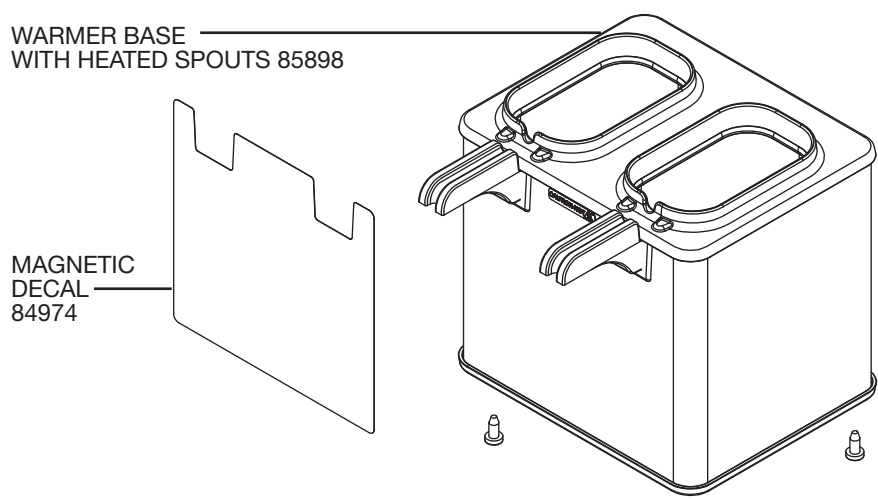

S E R V E R

Server Products Inc.

3601 Pleasant Hill Road
Richfield, WI 53076 USA

262.628.5600 | 800.558.8722

SPSALES@SERVER-PRODUCTS.COM

85899

**EZ-Topper™
Tall, Twin**

WITH SPOUT HEATER

SERIES 15H

Complete View
for Reference

CARAMEL KNOB — 82023-024
FUDDGE KNOB — 82023-015

OPTIONAL:
USE KNOBS
TO QUICKLY
IDENTIFY

FOOT — 07429