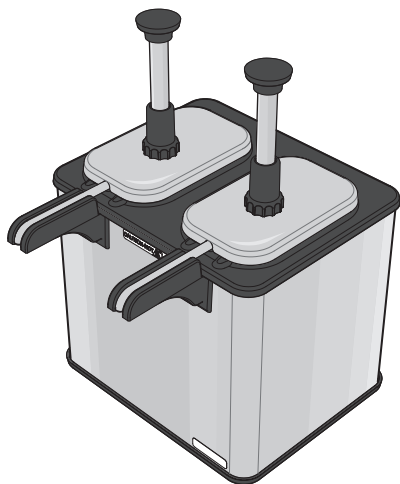

S E R V E R

Server Products Inc.

3601 Pleasant Hill Road
Richfield, WI 53076 USA

262.628.5600 | 800.558.8722

SPSALES@SERVER-PRODUCTS.COM

85899

**EZ-Topper™
Tall, Twin**

WITH SPOUT HEATER

SERIES 15H

Complete View
for Reference

CARAMEL KNOB — 82023-024
FUDDGE KNOB — 82023-015

OPTIONAL:
USE KNOBS
TO QUICKLY
IDENTIFY

FOOT — 07429