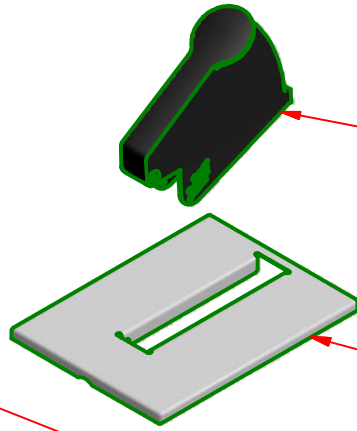

82049

07161 (2)

07014

07055

07056

07794

07159

07126

92098 (4)

APPD BY		MATERIAL:	
CKD BY		TOLERANCES UNLESS OTHERWISE SPECIFIED	#
DRAWN BY	<b>DCK</b>	FRAC ±1/64 DEC .00=±.01 .000=±.005 ANG ±1°	\$
DATE	<b>04/01/99</b>	<b>Server Products, Inc</b> RICHFIELD, WI 53076 USA 800-558-8722	
SCALE	<b>FULL</b>	PART NAME	SIZE DWG NO.
		<b>SERVER EXPRESS SINGLE</b>	<b>B 07125</b>