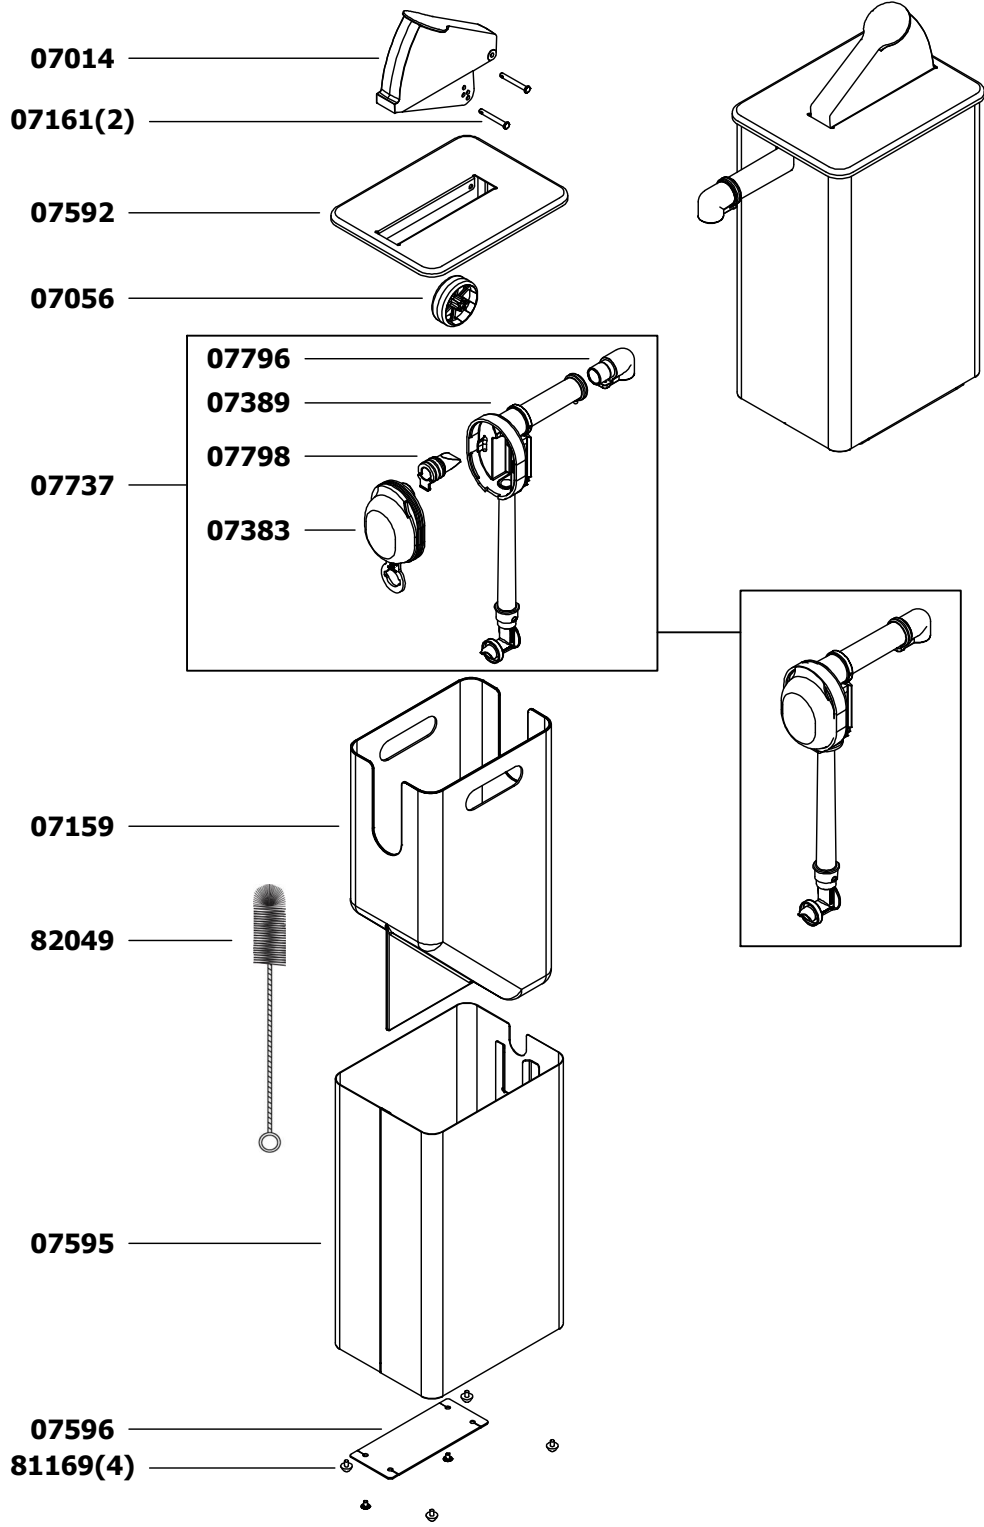

SERVER

Server Products, Inc.
3601 Pleasant Hill Road PO Box 98
Richfield WI 53076 USA
Direct | 262.628.5600 Toll Free | 800.558.8722
www.server-products.com

Model Name

RECKITT EXPRESS

Model Number

Dwg. Date
05/27/14

TABULATION

MODEL NUMBER	DESCRIPTION
07617	FRENCH'S SPICY BROWN MUSTARD
07618	FRENCH'S CLASSIC YELLOW MUSTARD
07619	FRENCH'S CLASSIC TOMATO KETCHUP
07621	FRANK'S RED HOT BUFFALO SAUCE
07675	FRENCH'S HONEY MUSTARD
07721	FRANK'S BUFFALO SAUCE - CANADA
07722	CATTLEMEN'S BARBECUE SAUCE - CANADA
07622	CATTLEMEN'S BARBECUE SAUCE
07723	FRENCH'S TOMATO KETCHUP - CANADA
07724	FRENCH'S YELLOW MUSTARD - CANADA

PART	QTY	DESCRIPTION
07014	1	LEVER
07056	1	ROLLER
07159	1	SUPPORT, POUCH, EXPRESS
07161	2	PIN, HINGE, SLIC
07592	1	LID, WELDED ASSEMBLY
07595	1	SHROUD ASSEMBLY (NO DECAL)
07596	1	PLATE, LINK
81169	4	FOOT, W/SCREW
07737	1	PUMP, ADA, PINCH VALVE, W/CONNECTOR
07383	1	DOME, PUMP, .218, 45-50 DURO
07389	1	HOUSING, PUMP ASSEMBLY, LONG, CLR
07796	1	FITTING, DISCHARGE, .256-MEDIUM
07798	1	VALVE, PINCH, ADA PUMP, LARGE
82049	1	BRUSH, 1 1/4" DIAMETER