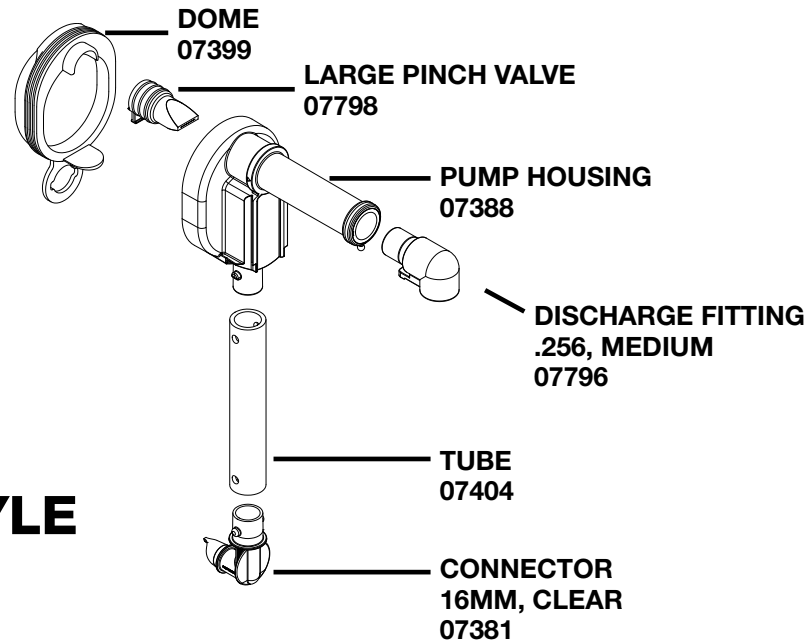

S E R V E R

Server Products Inc.
3601 Pleasant Hill Road
Richfield, WI 53076 USA

262.628.5600 | 800.558.8722

SPSALES@SERVER-PRODUCTS.COM

07405

Server Express™ Pump

*Complete View
for Reference*

NEW STYLE

OLD STYLE