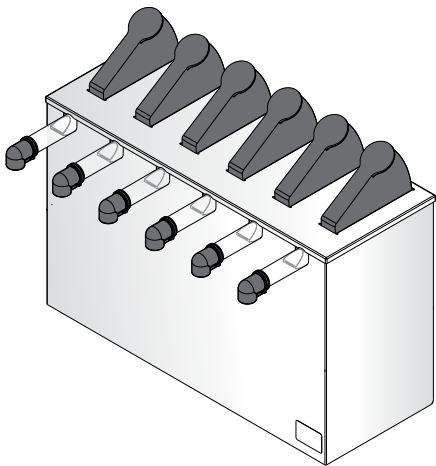

S E R V E R

Server Products Inc.
3601 Pleasant Hill Road
Richfield, WI 53076 USA

262.628.5600 | 800.558.8722

SPSALES@SERVER-PRODUCTS.COM

07540

Slim Server Express™ Sextuple

Complete View
for Reference