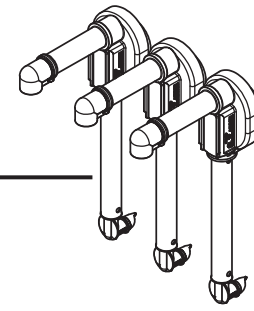

SERVER

Server Products Inc.
3601 Pleasant Hill Road
Richfield, WI 53076 USA

262.628.5600 | 800.558.8722

SPSALES@SERVER-PRODUCTS.COM

07530

Slim
Server Express™
Triple

Complete View
for Reference

LEVER
07014

HINGE PIN
07161
(EACH LEVER
USES 2 HINGE PINS)

ROLLER
07056

PUMP
07794

BRUSH
82049

LID ASSEMBLY
07548

(1) POUCH SUPPORT
07487

REPLACEMENT
SHROUD
07546

Replacement
Feet Available
92098