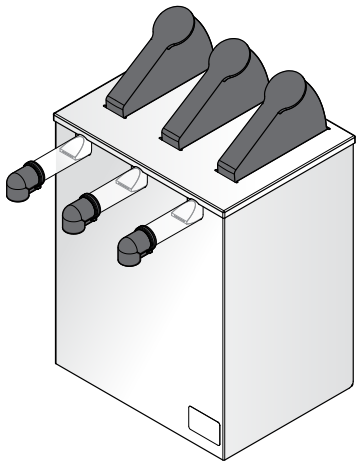

SERVER

Server Products Inc.
3601 Pleasant Hill Road
Richfield, WI 53076 USA

262.628.5600 | 800.558.8722

SPSALES@SERVER-PRODUCTS.COM

07530

Slim
Server Express™
Triple

Complete View
for Reference

LEVER
07014

HINGE PIN
07161
(EACH LEVER
USES 2 HINGE PINS)

ROLLER
07056

PUMP
07794

BRUSH
82049

LID ASSEMBLY
07548

(1) POUCH SUPPORT
07487

REPLACEMENT
SHROUD
07546

Replacement
Feet Available
92098