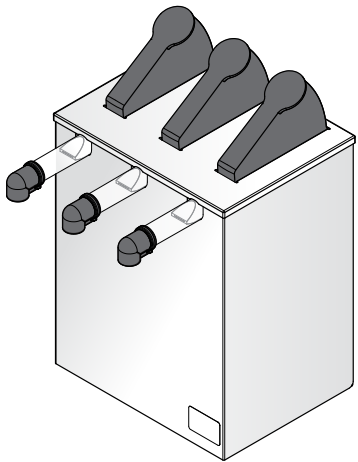

S E R V E R

Server Products Inc.
3601 Pleasant Hill Road
Richfield, WI 53076 USA

262.628.5600 | 800.558.8722

SPSALES@SERVER-PRODUCTS.COM

07520

Slim Server Express™ Twin

Complete View
for Reference

LEVER
07014

HINGE PIN
07161
(EACH LEVER
USES 2 HINGE PINS)

ROLLER
07056

PUMP
07794

BRUSH
82049