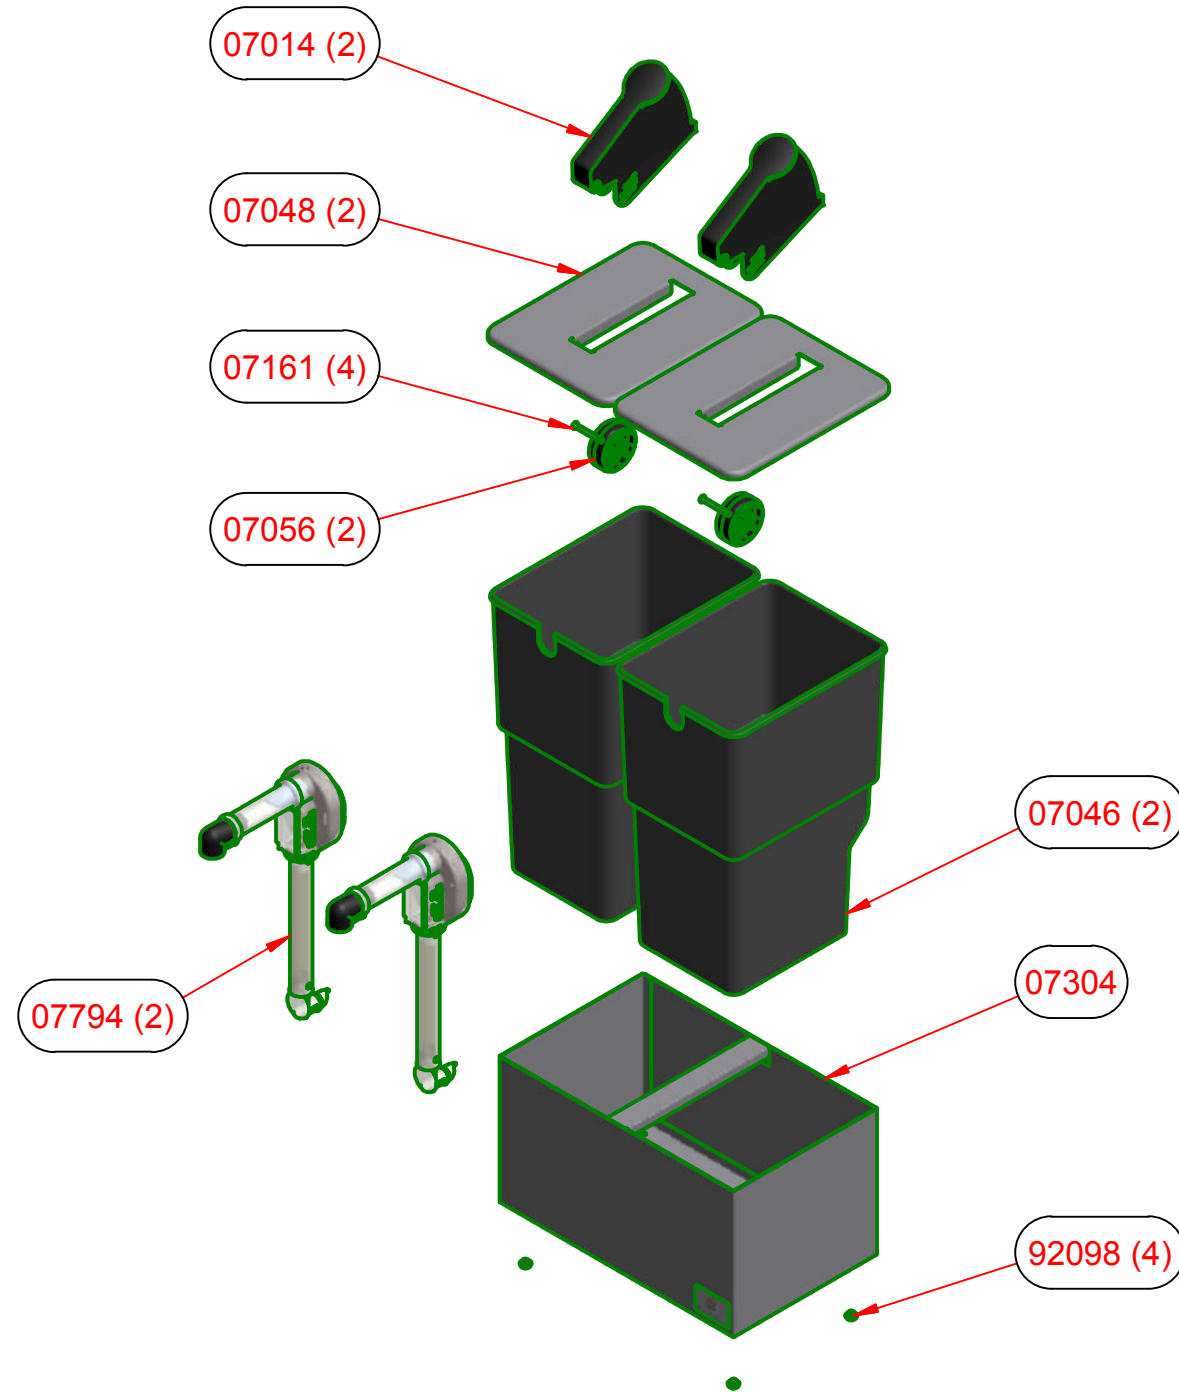

82049

APPD BY		MATERIAL:	
CKD BY		TOLERANCES UNLESS OTHERWISE SPECIFIED	# 2892
DRAWN BY	npotvin	FRAC ±1/64 DEC .00=±.01 .000=±.005 ANG ±1°	
DATE	4/21/2004	Server Products, Inc RICHFIELD, WI 53076 USA 800-558-8722	
SCALE	3/4=1	PART NAME	SIZE DWG NO.
		TWIN STAND-SERVER EXPRESS	B 07300