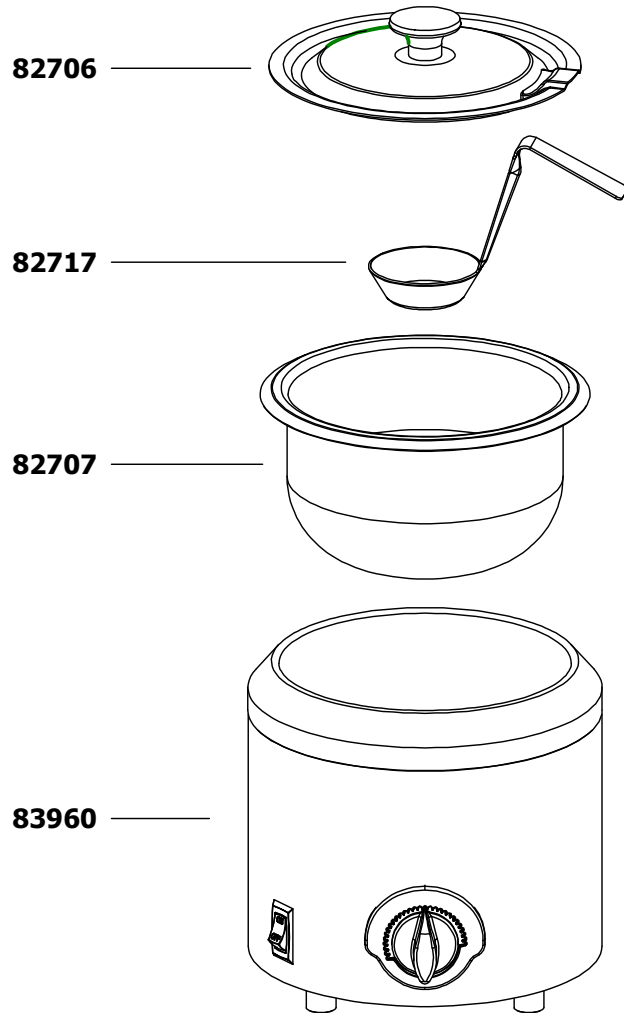

**SERVER**

**Server Products, Inc.**  
3601 Pleasant Hill Road PO Box 98  
Richfield WI 53076 USA  
Direct | 262.628.5600 Toll Free | 800.558.8722  
www.server-products.com

Model Name

**FOOD SERVER FS-2**

Model Number

**82700**

Dwg. Date  
08/13/13

| PART         | QTY      | DESCRIPTION               |
|--------------|----------|---------------------------|
| <b>83960</b> | <b>1</b> | <b>BASE ONLY FOR FS-2</b> |
| <b>82707</b> | <b>1</b> |                           |
| <b>82706</b> | <b>1</b> | <b>LID ASSEMBLY</b>       |
| <b>82717</b> | <b>1</b> | <b>LADLE, 4", 1 OZ</b>    |