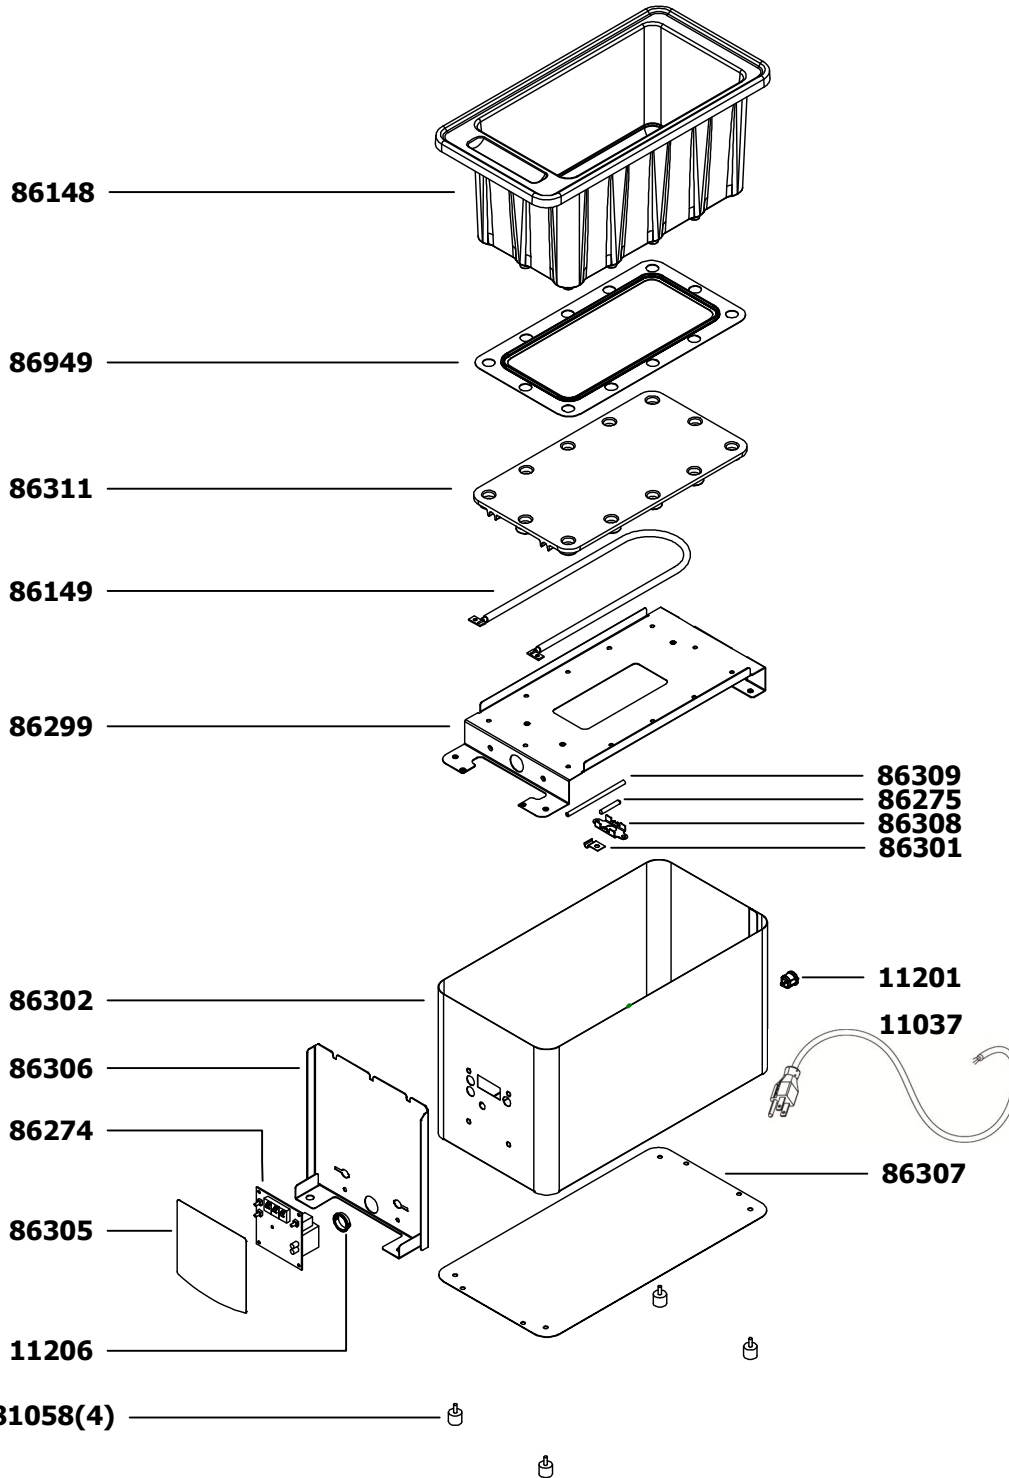

# SERVER

**Server Products, Inc.**  
 3601 Pleasant Hill Road PO Box 98  
 Richfield WI 53076 USA  
 Direct | 262.628.5600 Toll Free | 800.558.8722  
 www.server-products.com

Model Name

**INTELLISERV, 1/3**

Model Number

**86090**

Dwg. Date  
11/11/13

PART	QTY	DESCRIPTION
11037	1	CORD ASSEMBLY, 18GA
11201	1	BUSHING, STRAIN RELIEF, 18/3
11206	1	BUSHING, 3/4 HOLE, SHORTY
81058	4	FOOT, W/SCREW
86148	1	BASIN 1/3 WARMER
86149	1	ELEMENT, HEATING, 120V 500W
86274	1	CONTROLLER, TEMPERATURE
86275	1	THERMISTOR ASSEMBLY, INTELLISERV
86299	1	PANEL, SUPPORT
86301	1	CLAMP, CABLE
86302	1	SHROUD ASSEMBLY
86305	1	LABEL, DIGITAL, ENGLISH
86306	1	PLATE, HEAT REFLECTOR
86307	1	CLOSER, BOTTOM
86308	1	BRACKET, THERMISTOR
86309	1	CUT-OUT, THERMAL ASSY, 152C, 19.62
86311	1	PLATE, HEAT, INTELLISERV
86949	1	GASKET, INTELLISERV