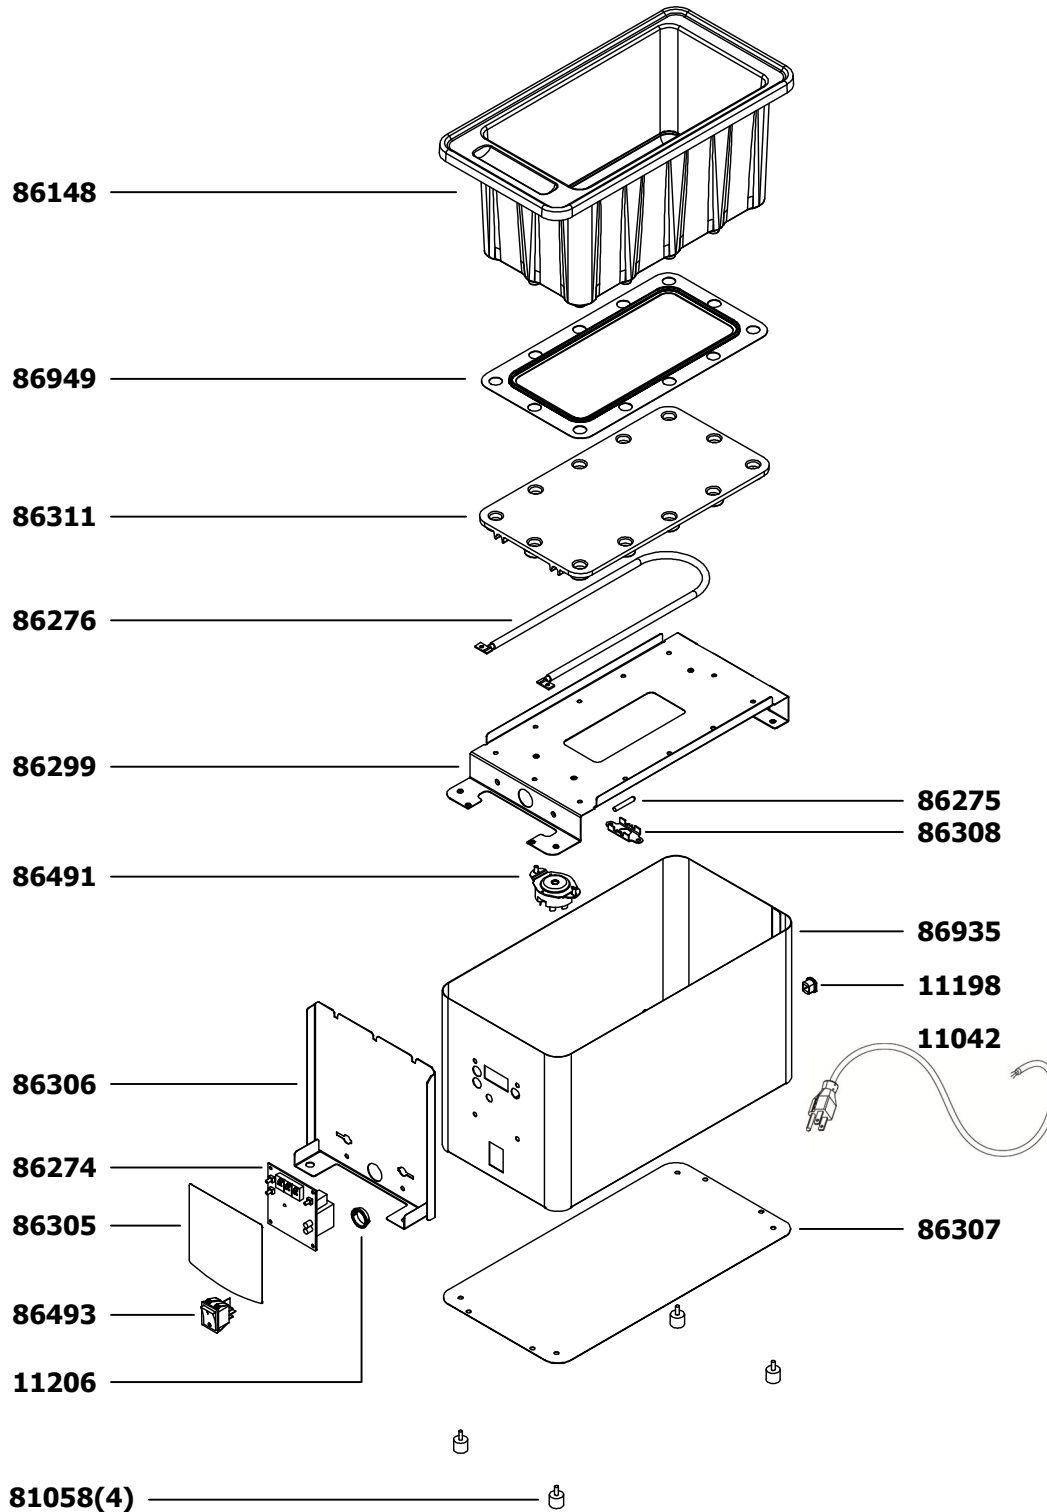

SERVER

Server Products, Inc.
3601 Pleasant Hill Road PO Box 98
Richfield WI 53076 USA
Direct | 262.628.5600 Toll Free | 800.558.8722
www.server-products.com

Model Name

INTELLISERV, 1/3 (230V)

Model Number

86338

Dwg. Date
11/15/13

PART	QTY	DESCRIPTION
11042	1	CORD ASSEMBLY (CONT EURO)
11198	1	BUSHING, STRAIN RELIEF
11206	1	BUSHING, 3/4 HOLE, SHORTY
81058	4	FOOT, W/SCREW
86148	1	BASIN 1/3 WARMER
86274	1	CONTROLLER, TEMPERATURE
86275	1	THERMISTOR ASSEMBLY, INTELLISERV
86276	1	ELEMENT, HEATING, 230V 500W
86299	1	PANEL, SUPPORT
86305	1	LABEL, DIGITAL, ENGLISH
86306	1	PLATE, HEAT REFLECTOR
86307	1	CLOSER, BOTTOM
86308	1	BRACKET, THERMISTOR
86311	1	PLATE, HEAT, INTELLITHERM-RAW
86491	1	CUT-OUT, THERMAL, 150C
86493	1	SWITCH, SNAP-IN ROCKER, 250V
86935	1	SHROUD ASSEMBLY
86949	1	GASKET, INTELLISERV