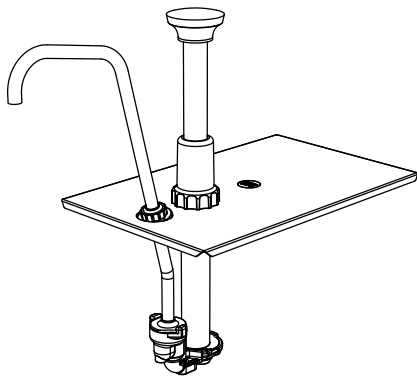

S E R V E R

Server Products Inc.
3601 Pleasant Hill Road
Richfield, WI 53076 USA

262.628.5600 | 800.558.8722

SPSALES@SERVER-PRODUCTS.COM

83420

Condiment Pump CP-1/4

Complete View
for Reference

PART	QTY	DESCRIPTION
82023	1	KNOB
83412	1	COLLAR, LOCKING
82017	1	TUBE, HEAD
82022	3	COLLAR, GAGING .25 OZ REDUCTION
83529	1	COLLAR, GAGING .125 OZ REDUCTION
82018	1	INSERT, HEAD
82016	1	SPRING, 7"
82015	1	WASHER
82013	1	PISTON, 6.308
83003	1	SEAL ASSEMBLY
82027	1	NUT, DISCHARGE TUBE
82398	1	LID, CP-1/4
82376	1	TUBE, DISCHARGE ASSEMBLY
05127	1	O-RING, 1", SILICONE
82362	1	CYLINDER ASSEMBLY
82323	1	O-RING, 1-5/16", SILICONE
82431	1	BODY, VALVE ASSEMBLY KIT (Includes 82323 & 82526)
40179	1	LUBRICANT, FOOD EQUIPMENT
82049	1	BRUSH, 11"
82526	1	BRUSH, 21"