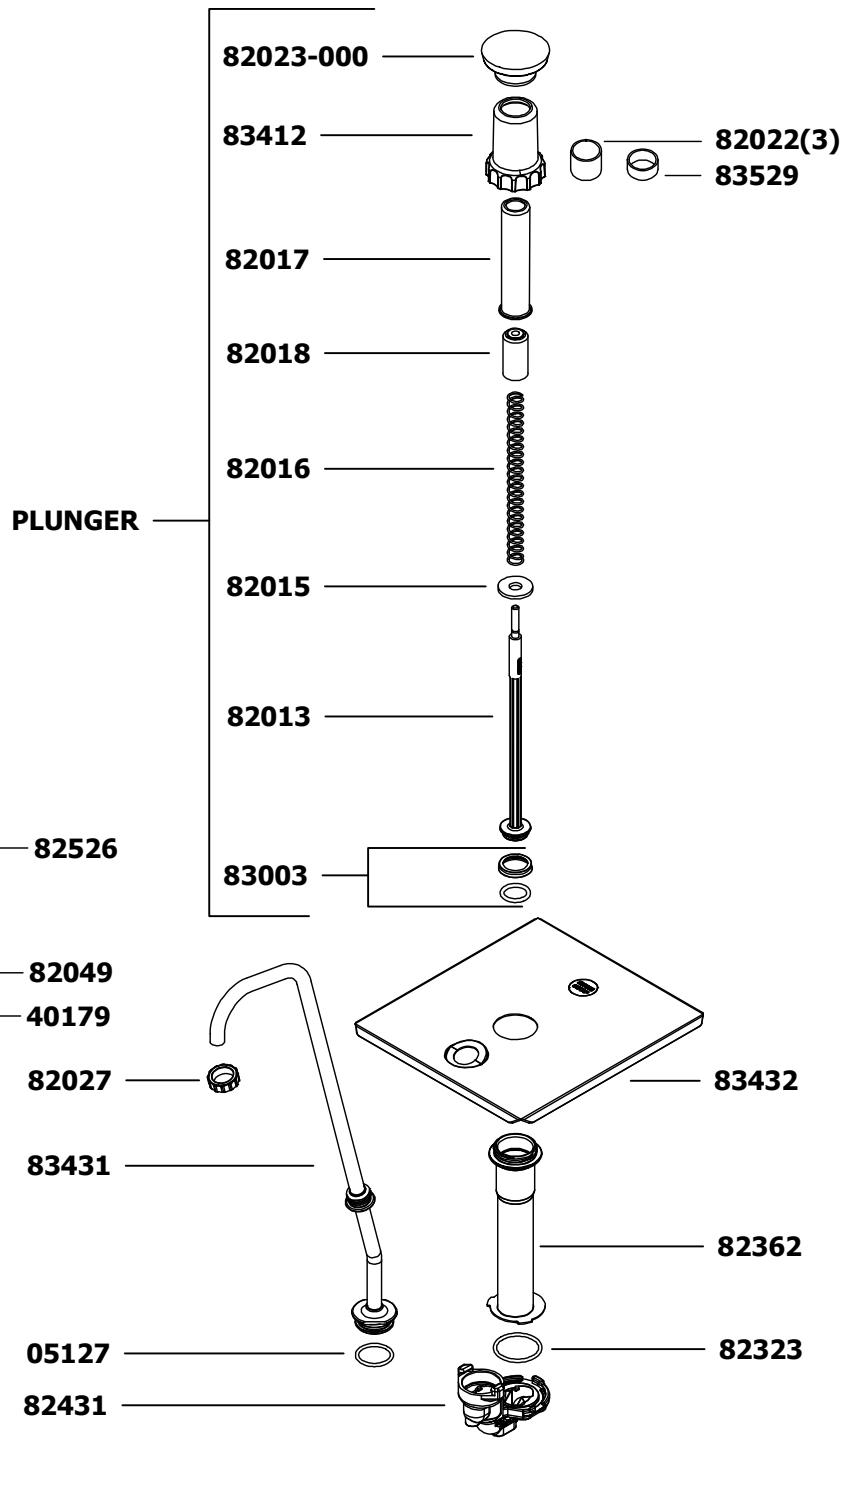

SERVER

Server Products, Inc.
 3601 Pleasant Hill Road PO Box 98
 Richfield WI 53076 USA
 Direct | 262.628.5600 Toll Free | 800.558.8722
 www.server-products.com

Model Name

CONDIMENT PUMP CP-1/6, TALL

Model Number

83433

Dwg. Date
04/09/14

PART	QTY	DESCRIPTION
05127	1	O-RING, 1"
40179	1	LUBRICANT, FOOD EQUIPMENT
82022	3	COLLAR, GAGING-.25 OZ REDUCTION
82027	1	NUT, DISCHARGE TUBE
82049	1	BRUSH, 1 1/4" DIAMETER
82057	1	PLUNGER ASSEMBLY CP-1/6
82013	1	PISTON
82015	1	WASHER
82016	1	SPRING, 7"
82017	1	TUBE, HEAD
82018	1	INSERT, HEAD
82023-000	1	KNOB-000-BLACK
83412	1	COLLAR, LOCKING
82323	1	O-RING, 1 5/16"
82362	1	CYLINDER ASSEMBLY
82431	1	KIT, REPL VALVE BODY ASSEMBLY
82526	1	BRUSH, 21"
83003	1	SEAL ASSEMBLY
83431	1	TUBE, DISCHARGE ASSEMBLY
83432	1	LID, CP-1/6 TALL
83529	1	COLLAR, GAGING-.125 OZ REDUCTION