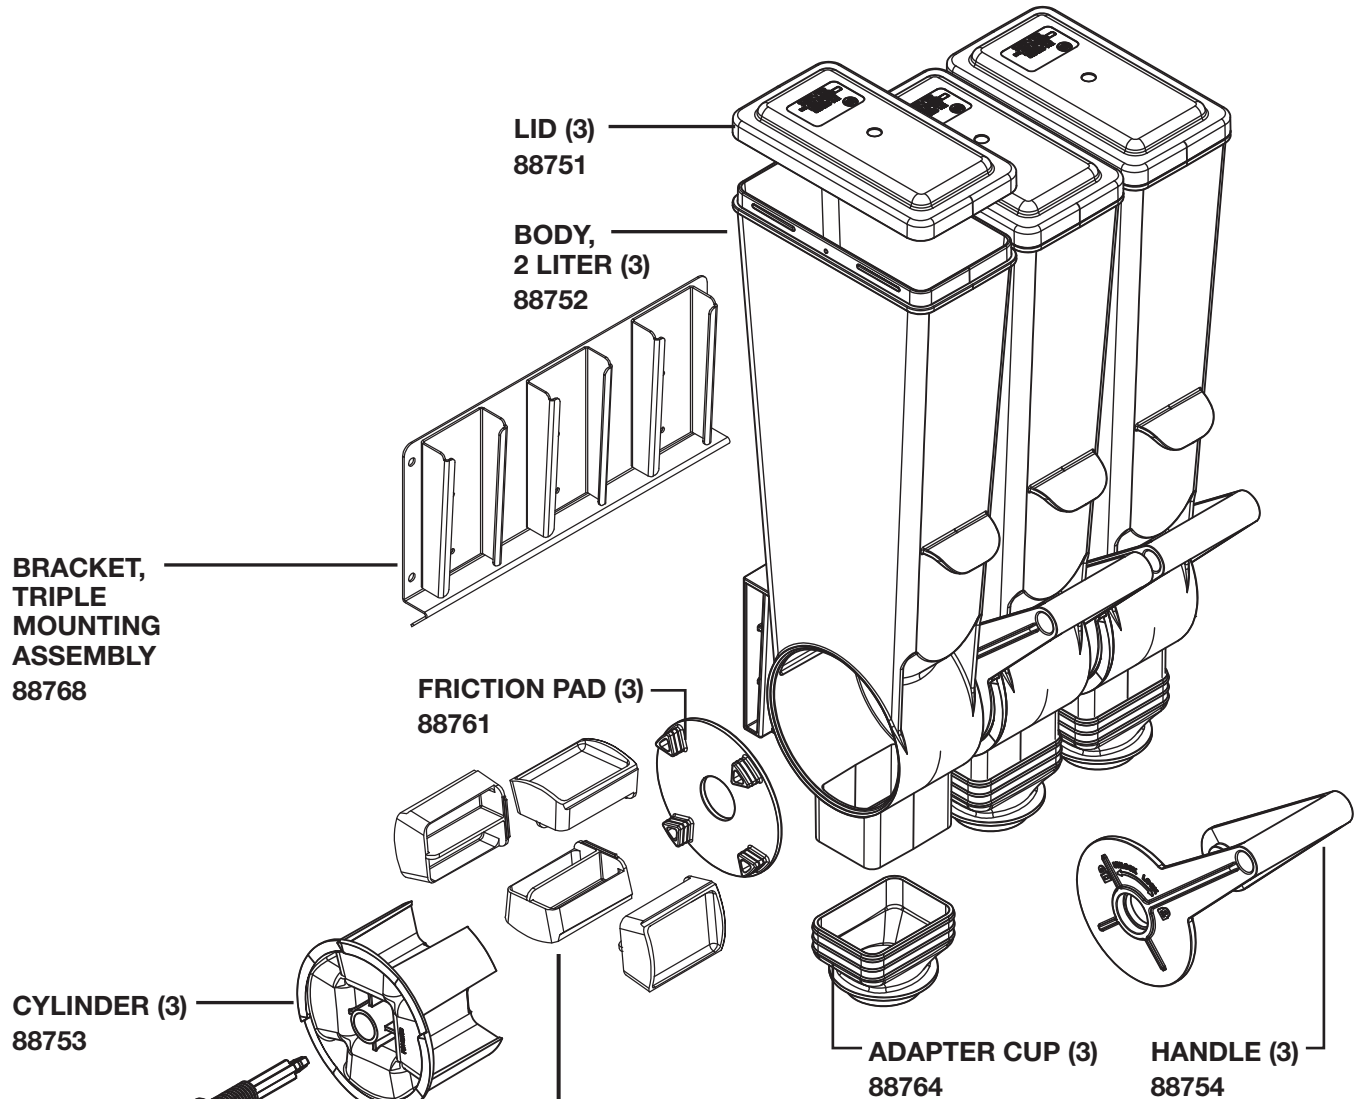

SERVER

Server Products Inc.
3601 Pleasant Hill Road
Richfield, WI 53076 USA

262.628.5600 | 800.558.8722

SPSALES@SERVER-PRODUCTS.COM

88770

SlimLine DFD-2L, Triple w/Bracket

Complete View
for Reference

PORTION TRAYS (3) EA. PACK		
4-PACK	COLOR	PORTION
88795	White	0.50 fl oz
88796	Blue	0.75 fl oz
88799	Green	1.0 fl oz
88797	Pink	1.5 fl oz