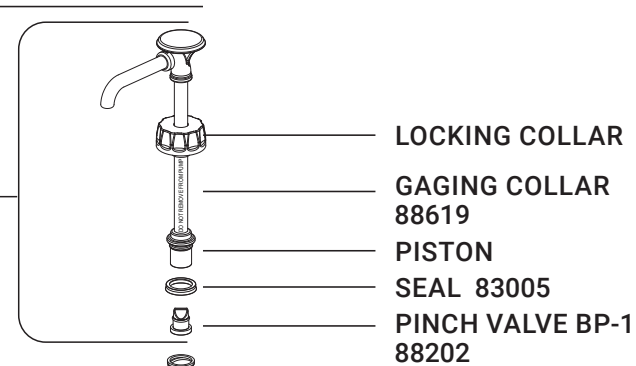

SERVER

• E S S E N T I A L S •

262.628.5600 | 800.558.8722
spsales@server-products.com

88644

Smart Dispenser, BP-1, Strawberry

Complete View for Reference

PUMP
BP-1,
38MM SIG,
1/2 OZ PORTION
88646

HEAD
ASSEMBLY
BP-1
88647

SPRING
88166

CYLINDER
ASSEMBLY
BP-1,
SILVER, 8-3/8
88525

SHELL
ASSEMBLY,
38MM, SIG,
INCLUDING
CUSTOM DECAL
88645

LOCKING COLLAR

GAGING COLLAR
88619

PISTON

SEAL 83005

PINCH VALVE BP-1
88202

CAP, PLASTIC, 38MM, 1.156 HOLE
88016

CYLINDER
88247

STAINLESS STEEL BALL,
1/2" DIAMETER
06022
*(Ball snaps inside cylinder and
can always remain installed.)*

CUSTOM DECAL

FOOD EQUIPMENT
LUBRICANT
40179

BRUSH, 11"
82049