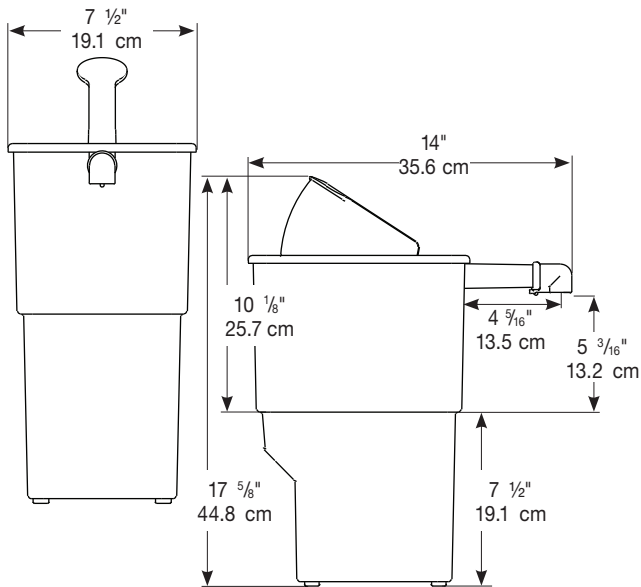

SERVER EXPRESS™ RECTANGULAR SE 07000

FOB RICHFIELD, WISCONSIN 53076

CAD LIBRARY

Individual CAD images can be downloaded free of charge from our website. Our complete collection of CAD files, along with more than 100 other manufacturers, can be purchased through Kochman Consultants, Ltd. at kclcad.com.