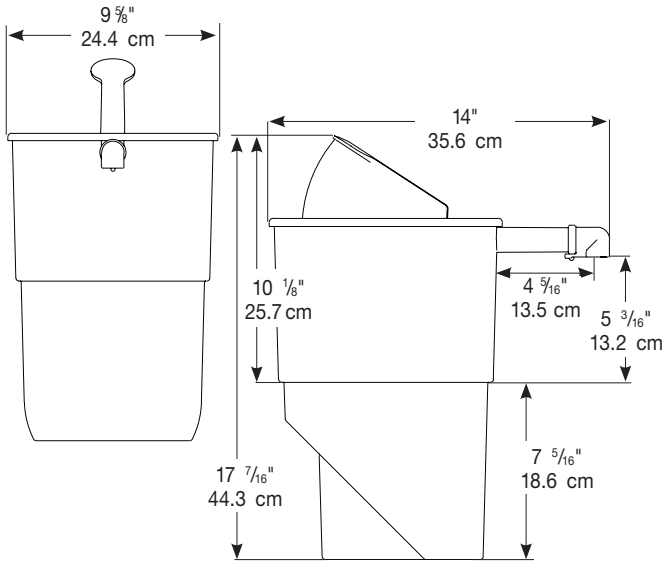

BID DESCRIPTION

Constructed of black thermoset polyester vessel, surgical-quality plastic pump, and polished stainless steel lid. The Server Express™ system is ready for countertop or drop-in use.

Capacity is 1½ gallons (or 6 L). Maximum stroke yields 1 ounce (30 mL). Easy-to-adjust portion control reduces yield in ¼ ounce (7 mL) increments. Exclusively uses a pouch with 16 mm fitment. The Server Express™ System achieves up to 98% evacuation.

STANDARD FEATURES

- Holds 1½ gallon (or 6 L) pouch (with 16 mm fitment)
- Constructed of black thermoset polyester
- Ready for countertop or drop-in use
- New Server pump is constructed of surgical-quality plastic parts—quick to breakdown and completely dishwasher safe
- Pump is ADA compliant, requiring less than 5 lbs of pressure to dispense
- Maximum stroke yields 1 ounce (30 mL)
- Easy-to-adjust portion control in ¼ ounce (7 mL) increments
- Discharge tube fitting — new design works with ketchup, mustard and mayonnaise
- (2) cleaning brushes included for pump maintenance

ACCESSORY ITEMS

- Replacement Pump 07794
- Decal Set: Ketchup, Mustard, Mayonnaise 07131
- Single Drip Tray Assembly 07291

PUMPS: POUCHED PRODUCTS EXPRESS™ SINGLES

Model SE

SERVER EXPRESS™ ROUND SE 07010

MODELS ☺☹☹☹	SE 07010	SE 07000
Capacity	1.5 gal 6 L	1.5 gal 6 L
Height	17 7/16" 44.3 cm	17 5/8" 44.8 cm
Width	9 5/8" 24.4 cm	7 1/2" 19.1 cm
Depth	14" 35.6 cm	14" 35.6 cm
Cutout Size	8 1/2" (21.6 cm) diameter	6 3/8" x 8 1/2" (16.2 x 21.6 cm)
Weight	8 lb (3.6 kg)	