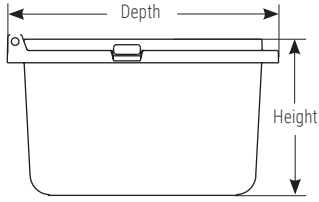

SERVER[®]

• E S S E N T I A L S •

Fountain Jars 1/9- and 1/12-size Fountain Jars

SPECIFICATION SHEET

FAST FACTS

Fountain jars are made of high-impact polypropylene and can be dropped into a countertop cutout or placed into your topping rail, bar or fountainette.

DETAILS

- Front notch allows lid to close over ladle, for increased sanitation
- Molded in feet, prevent tipping during filling
- Rear tab holes allow stainless steel hinged lid to attach
- Side slots allow clear hinged lid to attach

1/9-SIZE JARS

order amt	color	item	description	capacity	overall dims (H x W x D)	below counter (H)	cutout dim (W x D)	weight
<input type="checkbox"/>	■	87203	1/9-size jar, 6"	60 oz	6 ^{13/32} " x 4 ^{1/32} " x 6 ^{7/8} "	5 ^{11/16} "	3 ^{15/16} " x 6 ^{1/4} "	1 lb
<input type="checkbox"/>	■	87202	1/9-size jar, 3 1/2"	41 oz	4 ^{1/32} " x 4 ^{1/32} " x 6 ^{7/8} "	3 ^{5/16} "	3 ^{15/16} " x 6 ^{1/4} "	1 lb
<input type="checkbox"/>	■	87194						