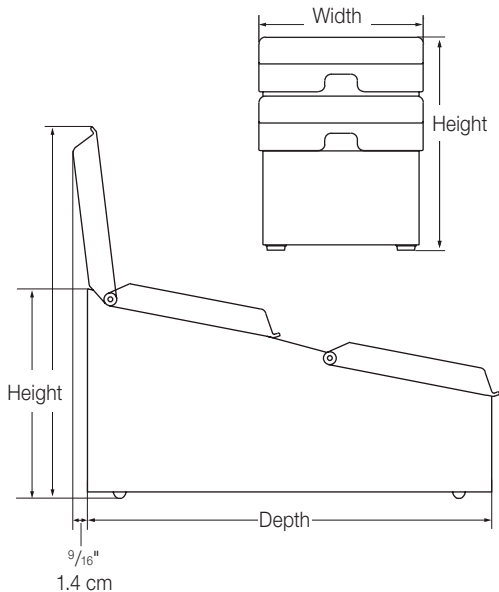

ACCESSORY ITEMS

- 1/9-Size Jar 3 1/2" (8.9 cm), Black Plastic (28 oz/ .8 L) 87202
- 1/9-Size Jar 6" (15.2 cm), Black Plastic (48 oz/ 1.4 L) 87203
SR-2S 1/9 can be filled with 1 larger jar, in the back station
- Hinged Lid for 1/9-Size Jars, Clear Plastic 87253
- 2PRS Pan, 4" (10 cm), Black Plastic 85151 (28 oz/ .8 L)
- Snap-On Storage Lid for 2PRS Pan, Clear Plastic 85161
- Spoon, 4" (10.2 cm) Handle, Clear Plastic 85156

2 YEAR
WARRANTY

TOPPING STATIONS FRONT-TO-BACK TIERED RAILS

Models SR-2S 1/9 & 2PRS

SR-2S 1/9 85541

2PRS 85150

MODELS	SR-2S 1/9 85541	2PRS 85150
Capacity	1/9 jar, 3 1/2" (8.9 cm) deep; 28 fl oz (.8 L) when in base	2PRS Pan, 4" deep holds 28 fl oz (.8 L) when in base
Height	8 9/16" 21.8 cm	8 5/16" 21.1 cm
Width	5 5/16" 13.5 cm	6 5/16" 16 cm
Depth	15 3/4" 40 cm	15 13/16" 29.8 cm
Lid Open	10 13/16" 27.5 cm	14 1/2" 36.8 cm
Weight	5 lb 2.3 kg	6 lb 2.7 kg