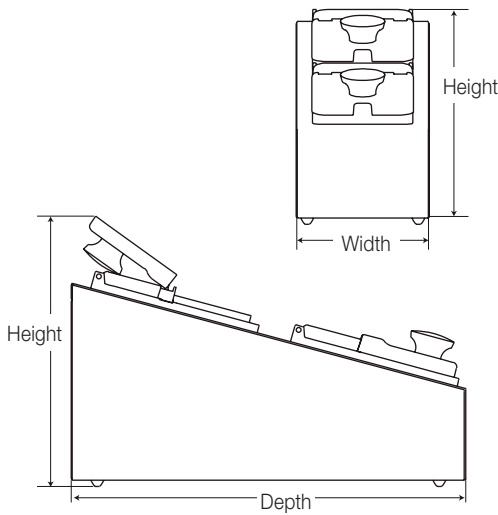

STANDARD FEATURES

- Small footprint, stainless steel base complete with black plastic jars/pans, clear hinged lids and serving spoons
- Clear lids protect while showing off product inside
- SR-2S 1/9 design allows for banking multiples side by side
- Choose from stay-open or self-close lids with 2PRS

ACCESSORY ITEMS

- 1/9-Size Jar 3 1/2" (8.9 cm), Black Plastic (28 oz/ .8 L) 87202
- 1/9-Size Jar 6" (15.2 cm), Black Plastic (48 oz/ 1.4 L) 87203
SR-2S 1/9 can be filled with 1 larger jar, in the back station
- Hinged Lid for 1/9-Size Jars, Clear Plastic 87253
- 2PRS Pan, 4" (10 cm), Black Plastic 85151 (28 oz/ .8 L)
- Snap-On Storage Lid for 2PRS Pan, Clear Plastic 85161
- Spoon, 4" (10.2 cm) Handle, Clear Plastic 85156

2 YEAR
WARRANTY

TOPPING STATIONS FRONT-TO-BACK TIERED RAILS

Models SR-2S 1/9 & 2PRS

SR-2S 1/9 85541

2PRS 85150

MODELS	SR-2S 1/9 85541	2PRS 85150
Capacity	1/9 jar, 3 1/2" (8.9 cm) deep; 28 fl oz (.8 L) when in base	2PRS Pan, 4" deep holds 28 fl oz (.8 L) when in base
Height	8 9/16" 21.8 cm	8 5/16" 21.1 cm
Width	5 5/16" 13.5 cm	6 5/16" 16 cm
Depth	15 3/4" 40 cm	15 13/16" 29.8 cm
Lid Open	10 13/16" 27.5 cm	14 1/2" 36.8 cm
Weight	5 lb 2.3 kg	6 lb 2.7 kg