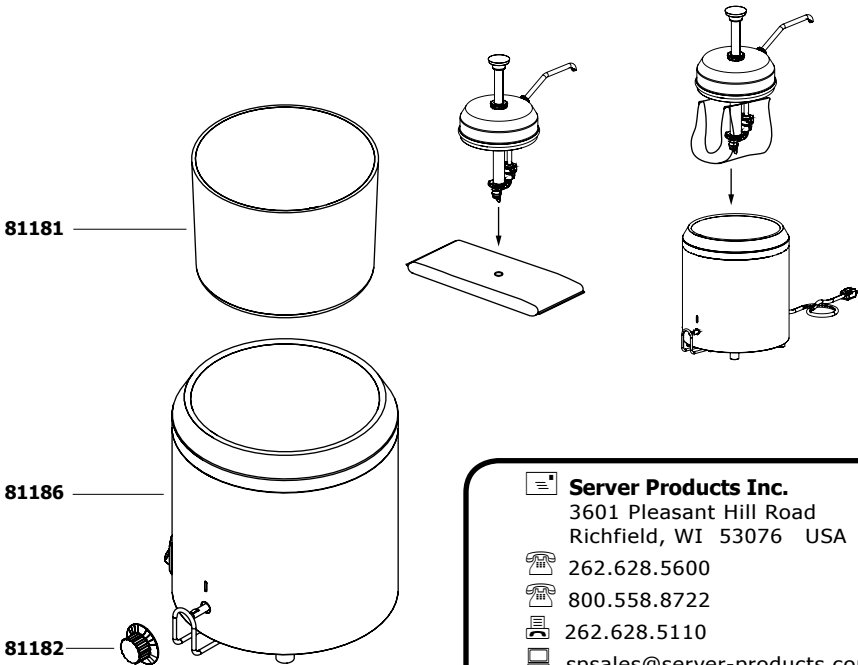

S E R V E R

SERVE BETTER™

BASE ONLY FOR FS/FSP EXPRESS CONNECTION 81186

THIS BASE IS FOR A 48 OZ (1.4 L) CRYOVAC POUCH WITH FITMENT. THIS ELIMINATES NEED OF A WATER BATH, WHILE MAINTAINING A CONSISTENT PRODUCT TEMPERATURE.

TO INSTALL PRODUCT

PRESS PUMP CONNECTOR DOWN TO PIERCE THROUGH FILM IN POUCH FITMENT CIRCLE.

PUMP CONNECTOR WILL "SNAP" SECURELY ONTO FITMENT.

INSTALL PUMP AND PRODUCT POUCH COMBINATION INTO POUCH SUPPORT IN BASE AS SHOWN.