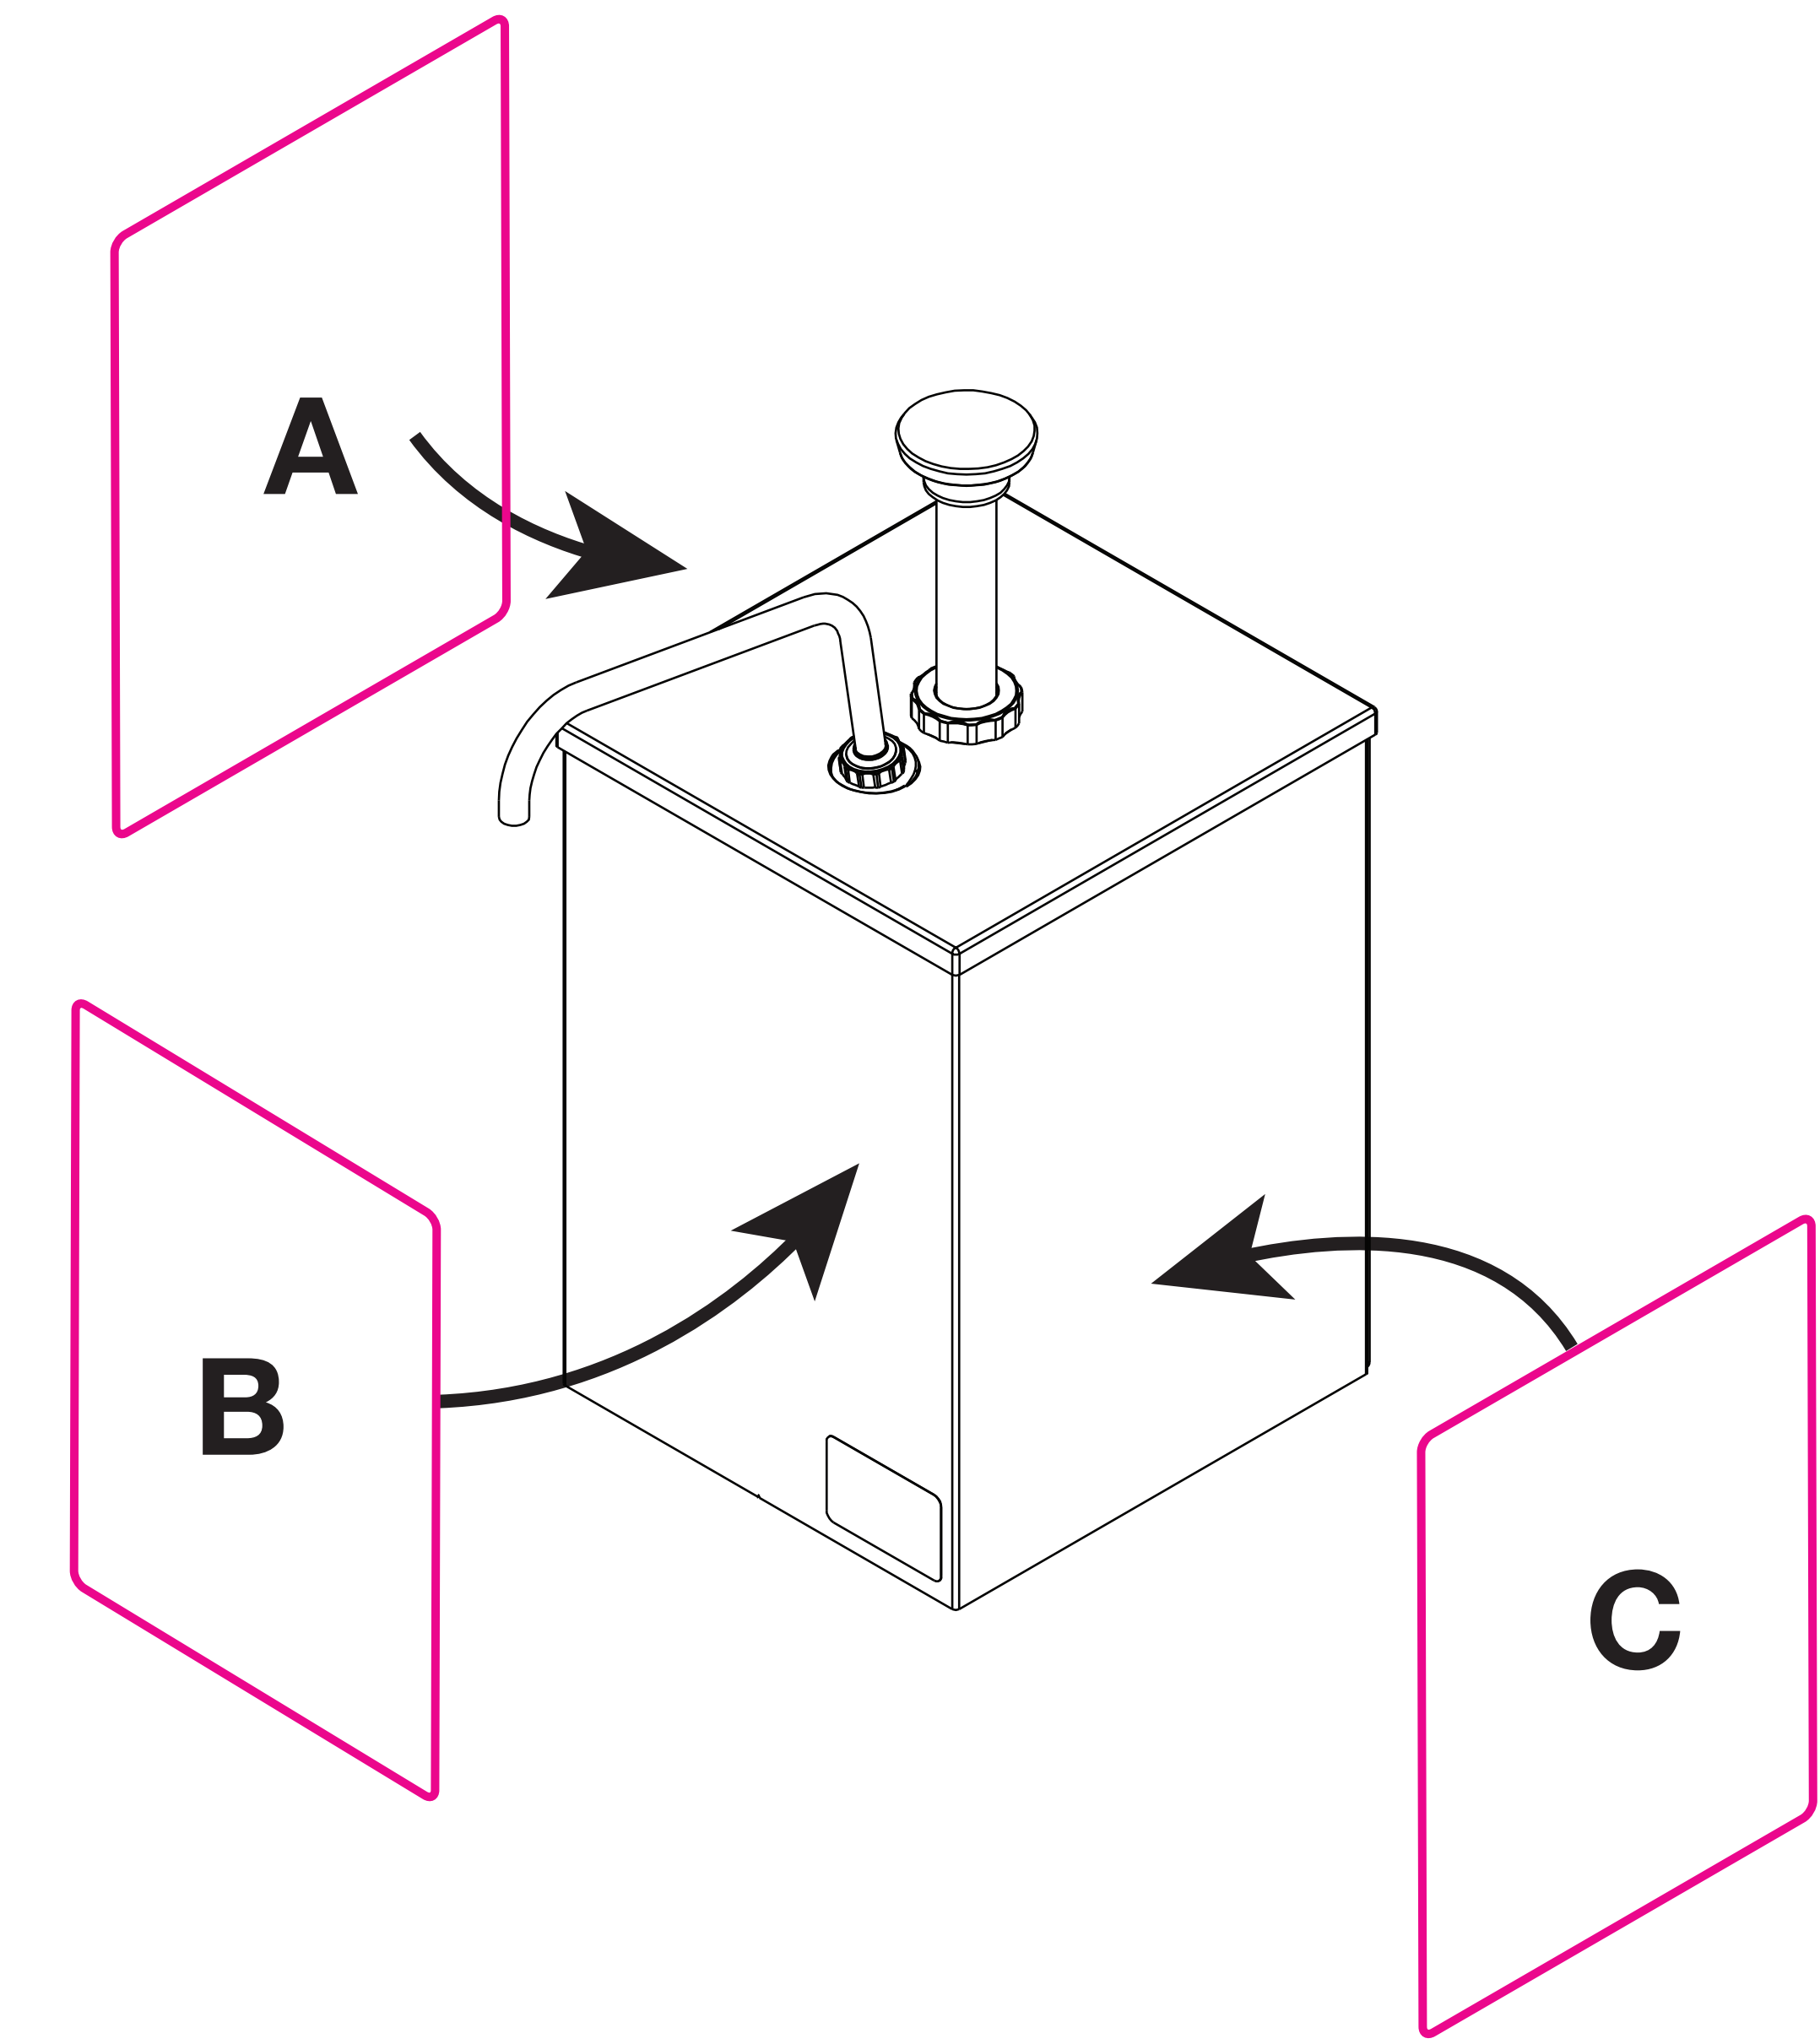

Graphic Template for SS-1 Stainless Steel Shroud (For example, Single Stand 67580 or 67100)

Server Products Inc.
3601 Pleasant Hill Road
Richfield, WI 53076 USA
262.628.5600 | 800.558.8722
SPSALES@SERVER-PRODUCTS.COM
SERVER-PRODUCTS.COM

Choose a graphic material suitable for stainless steel dispenser:

Example: 30 Mil thick Magnet with protective overlamine for cleanability.

7" w x 9.5" h
17.78 cm w x 24.13 cm h

6.625" w x 9.5" h
16.82 cm w x 24.13 cm h

7" w x 9.5" h
17.78 cm w x 24.13 cm h