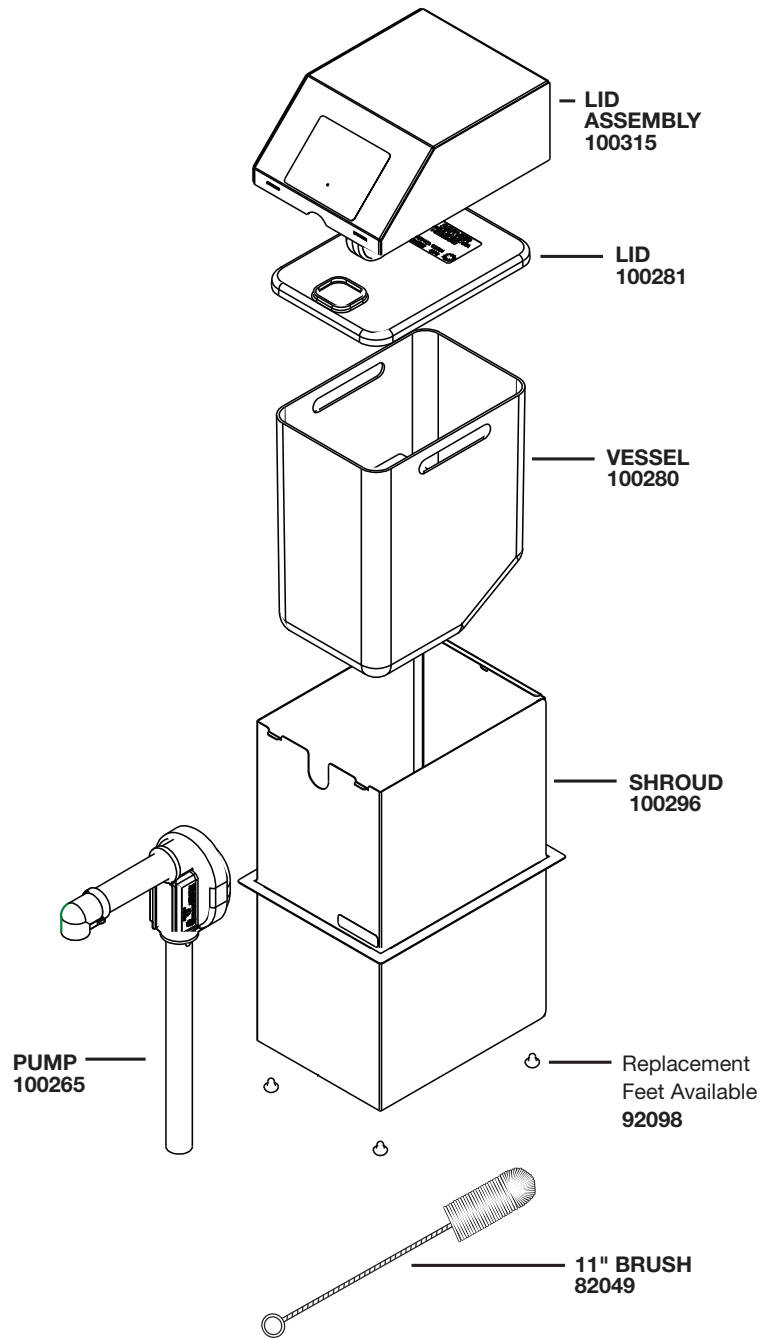

# 100523 Touchless Express™

**SE-SS-DI-TDP**  
**100523**  
Single

*Complete View  
for Reference*

### Power Supply/Cord 100273 (100-240V NEMA 5-15)