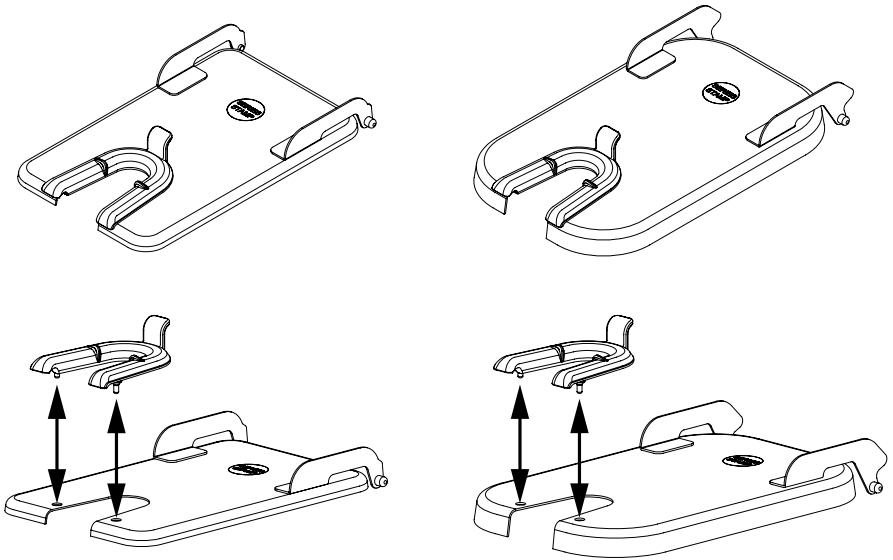

## DISHER LID

### 81415

LID ASSEMBLY, DISHER, FOUNTAIN

Disassemble lid for cleaning.  
All parts dishwasher safe.