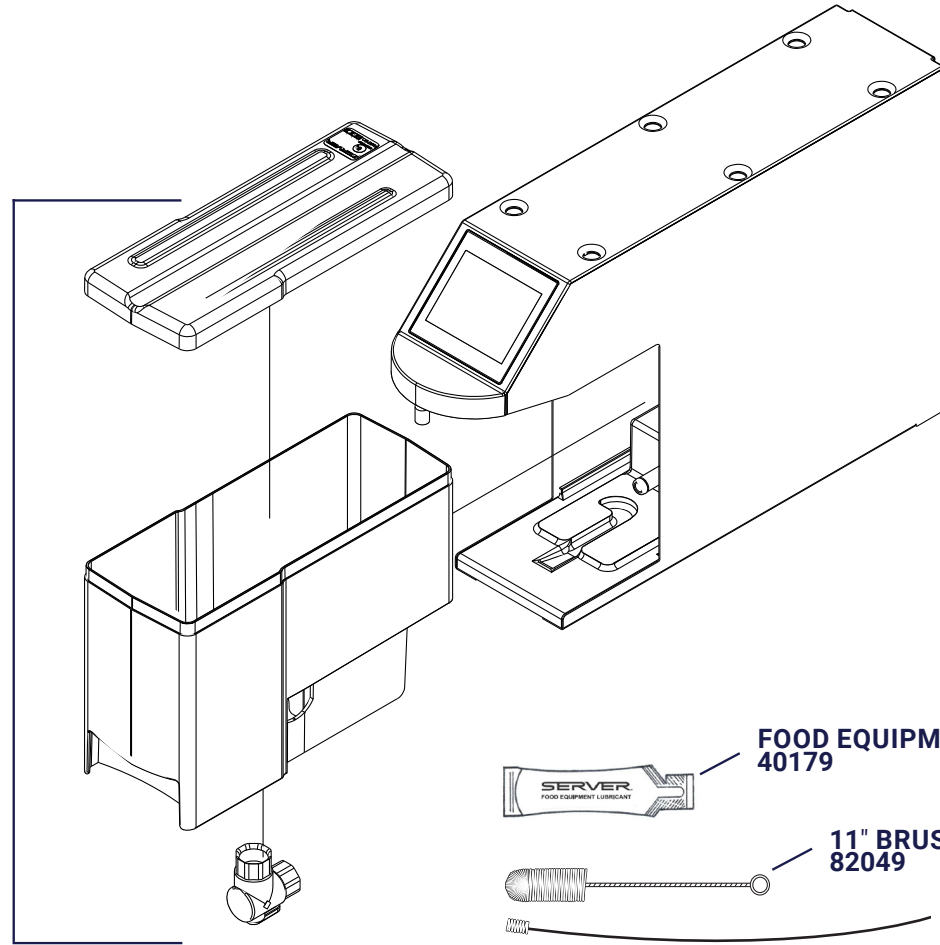

SERVER

262.628.5600 | 800.558.8722
spsales@server-products.com

101002

IXD™ SERIES

Sauce+™ Sauce Dispenser

Complete View
for Reference

PATENT PENDING

**BIN & LID ASSEMBLY
101001**

**FOOD EQUIPMENT LUBRICANT
40179**

**11" BRUSH
82049**

**21" BRUSH
82526**

REPLACEMENT PARTS

100999 - BIN O-RING

101001 - BIN & LID ASSEMBLY

100992 - POWER SUPPLY

101818 - AC PLUG CABLE

81169 - FEET

SERVER
INTELLIGENT BY DESIGN

Partstown
GENUINE OEM PARTS