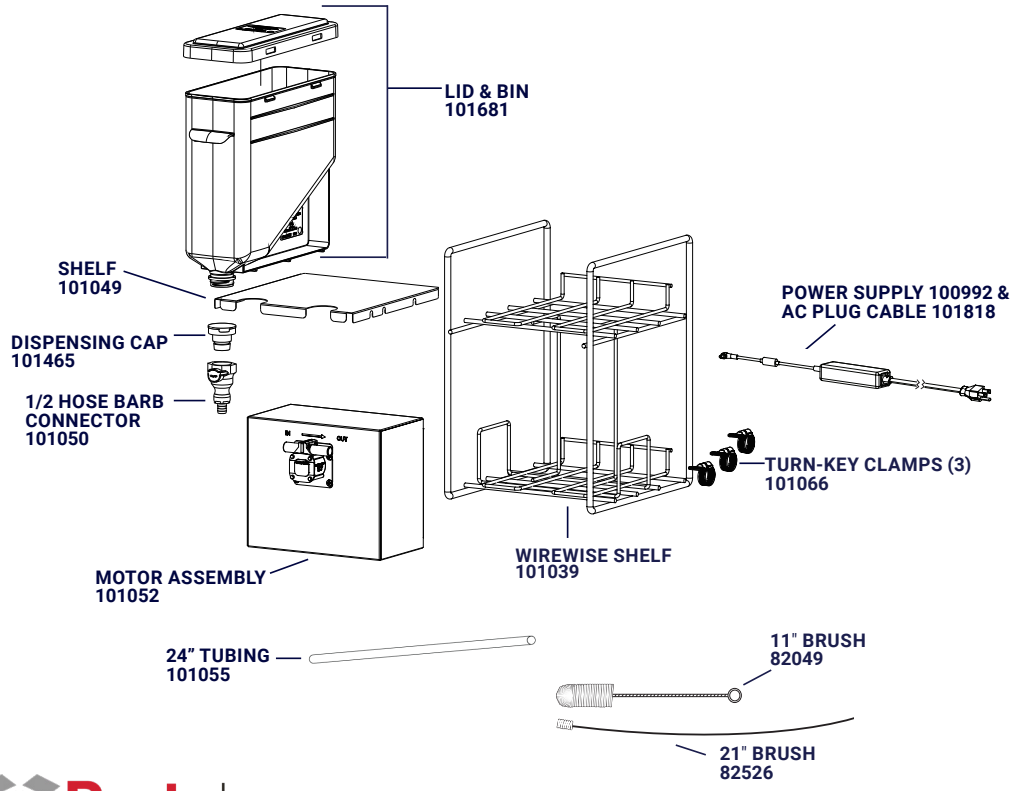

# Single+™

CONDIMENT DISPENSER

Complete View  
for Reference

PATENT PENDING

SERVER  
INTELLIGENT BY DESIGN

DRIP TRAY ASSEMBLY  
101680

6' USB-C CABLE (NOT SHOWN)  
101053

3' USB CABLE (NOT SHOWN)  
101677

SINGLE+ HEAD WITH  
DRIP TRAY  
101038

SINGLE+ UNDER  
COUNTER DIRECT  
POUR  
101317

**Partstown**  
GENUINE OEM PARTS