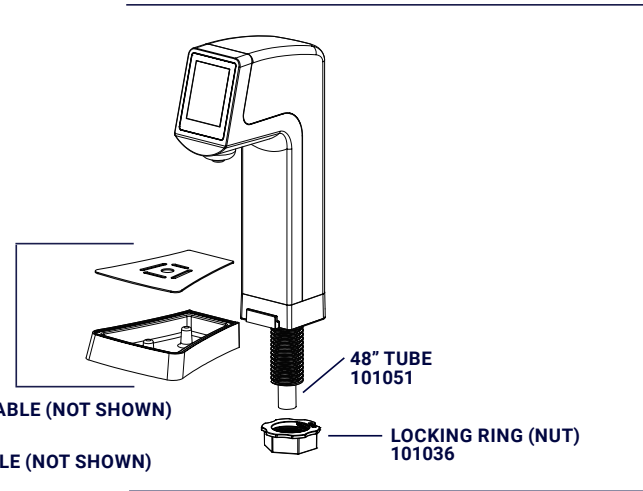

# Single+™

CONDIMENT DISPENSER

Complete View  
for Reference

PATENT PENDING

SERVER  
INTELLIGENT BY DESIGN

DRIP TRAY ASSEMBLY  
101680

6' USB-C CABLE (NOT SHOWN)  
101053

3' USB CABLE (NOT SHOWN)  
101677

SINGLE+ HEAD WITH  
DRIP TRAY  
101038

SINGLE+ UNDER  
COUNTER DIRECT  
POUR  
101317

**Partstown**  
GENUINE OEM PARTS