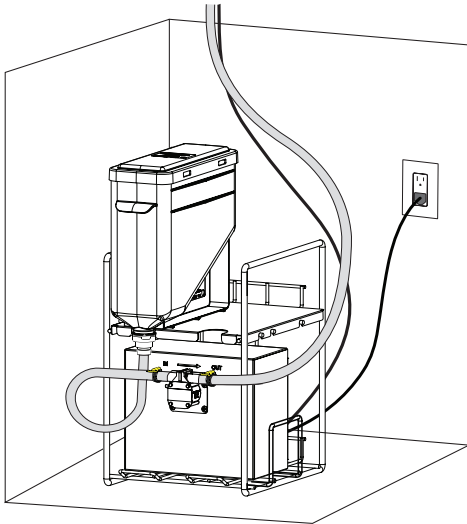

# Single+™

CONDIMENT DISPENSER

Complete View  
for Reference

PATENT PENDING

SERVER  
INTELLIGENT BY DESIGN

DRIP TRAY ASSEMBLY  
101680

6' USB-C CABLE (NOT SHOWN)  
101053

3' USB CABLE (NOT SHOWN)  
101677

SINGLE+ HEAD WITH  
DRIP TRAY  
101038

SINGLE+ UNDER  
COUNTER DIRECT  
POUR  
101317

**Partstown**  
GENUINE OEM PARTS