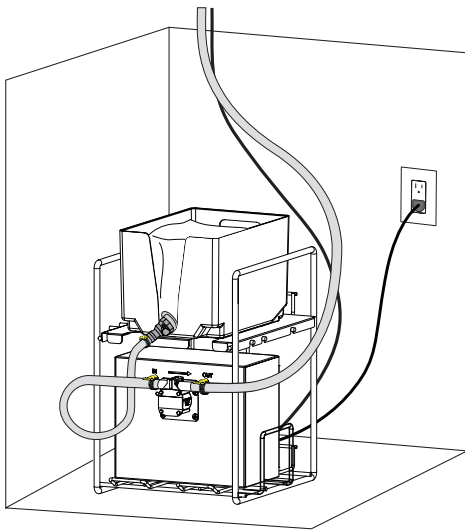

SERVER

262.628.5600 | 800.558.8722
spsales@server-products.com

101325

1xD™ SERIES

Single+™

CONDIMENT DISPENSER

Complete View
for Reference

PATENT PENDING

SERVER
INTELLIGENT BY DESIGN

DRIP TRAY ASSEMBLY
101680

6' USB-C CABLE (NOT SHOWN)
101053
3' USB CABLE (NOT SHOWN)
101677

48" TUBE
101051

LOCKING RING (NUT)
101036

SINGLE+ HEAD WITH DRIP
TRAY
101038

16MM CONNECTOR ADAPTER
85264

DISPENSING CAP
101465

1/2 HOSE BARB
CONNECTOR
101050

SHELF
101049

MOTOR ASSEMBLY
101052

24" TUBING
101055

EVACUATION PLATE
07814

TORSION SPRING
07813

POUCH SUPPORT
07811

WIRESHELF
101039

POWER SUPPLY 100992 &
AC PLUG CABLE 101818

TURN-KEY CLAMPS (3)
101066

11" BRUSH
82049

21" BRUSH
82526

SINGLE+ UNDER
COUNTER POUCHED
101056

Partstown
GENUINE OEM PARTS