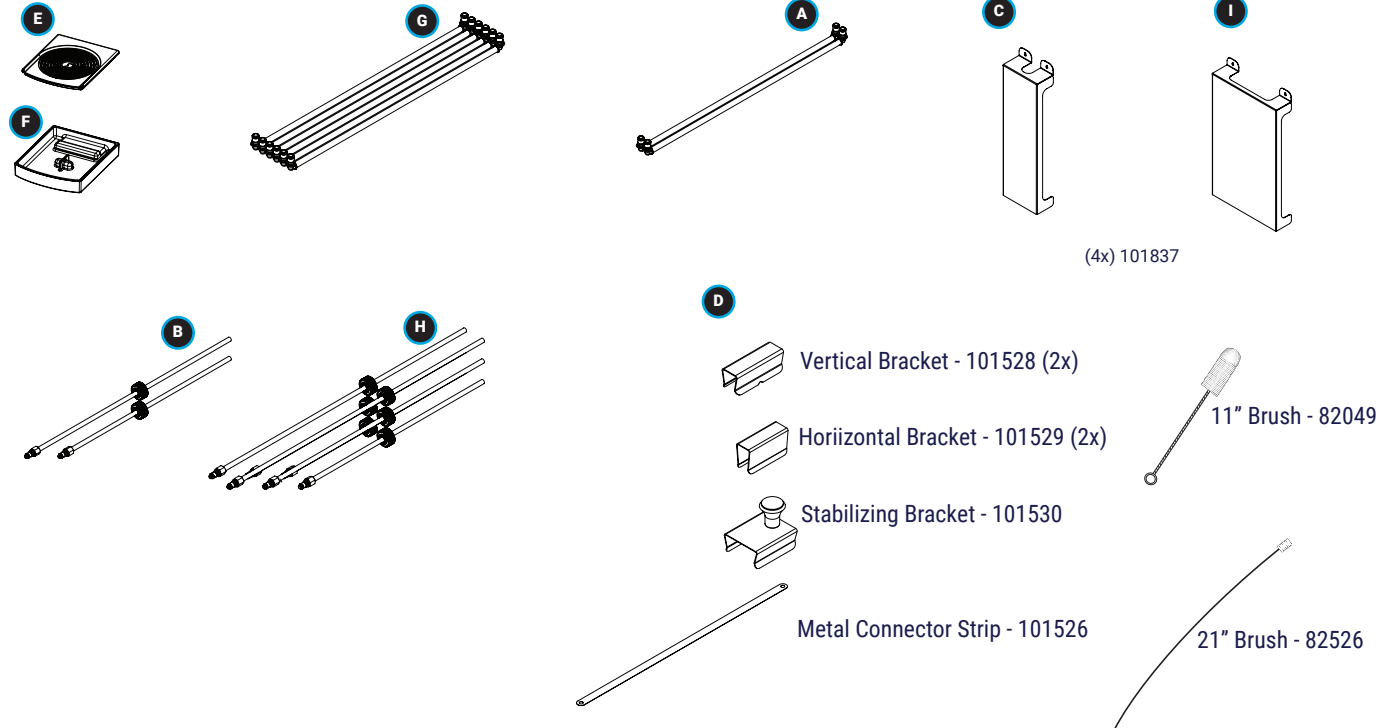

- Cabinet C1 - 101450**
- A** 101580 Bag of tubes to connect to main unit (2x)
 - B** 101583 Bag of bottle tubes (2 lengths, 1 of each type)
 - C** 101448 Back cover

- Cabinet A - 101962**
- D** 101589 Bag with Clips
 - E** Drip Tray Cover (101261)
 - F** Drip Tray Bottom (101260)
 - C** 101448 Back Cover

- Cabinet B2 - 101494**
- G** 101738 Bag of tubes to connect to main unit (2x)
 - H** 101740 Bag of bottle tubes (3 lengths, 2 of each type)
 - I** 101445 Back cover

- Cabinet B1 - 101454**
- G** 101463 Bag of tubes to connect to main unit (2x)
 - H** 101581 Bag of bottle tubes (3 lengths, 2 of each type)
 - I** 101445 Back cover

Partstown
 GENUINE OEM PARTS