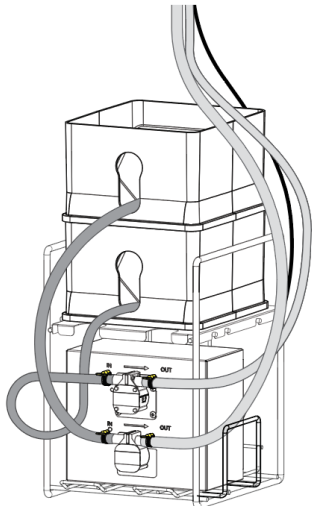

SERVER

262.628.5600 | 800.558.8722
spsales@server-products.com

101876

1xD™ SERIES

Multi+™

CONDIMENT DISPENSER

Complete View
for Reference

PATENT PENDING

SERVER
INTELLIGENT BY DESIGN