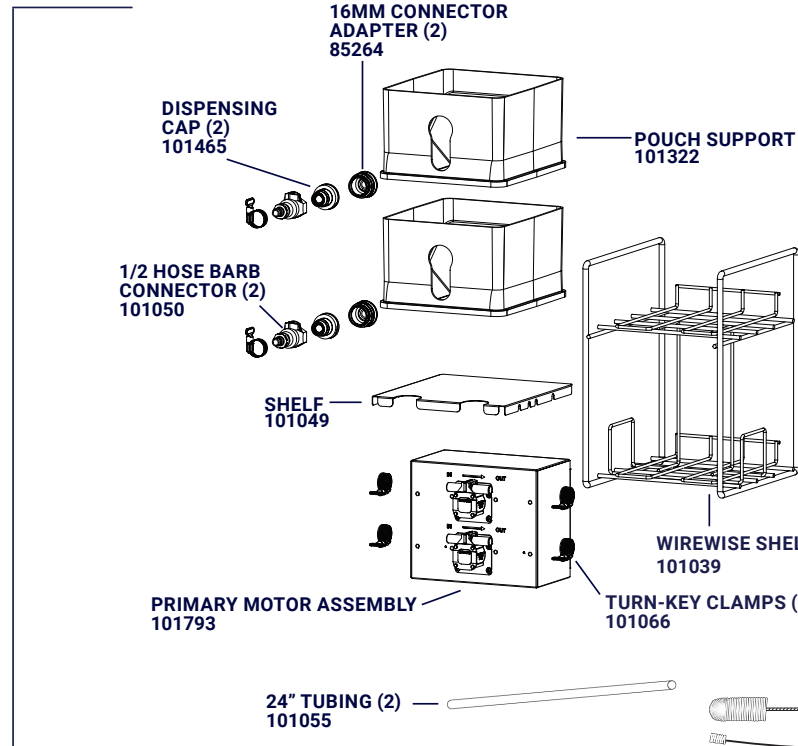

SERVER
INTELLIGENT BY DESIGN

DRIP TRAY ASSEMBLY
101685

6' USB-C CABLE (NOT SHOWN)
101053

3' USB CABLE (NOT SHOWN)
101677

72" TUBE (NOT SHOWN)
101543

LOCKING RING (NUT)
101300

MULTI+ DISPENSE HEAD WITH DRIP TRAY
101297

MULTI+ POUCHED
UNDER COUNTER
101795

DISPENSING
CAP (2)
101465

1/2 HOSE BARB
CONNECTOR (2)
101050

SHELF
101049

PRIMARY MOTOR ASSEMBLY
101793

24" TUBING (2)
101055

16MM CONNECTOR
ADAPTER (2)
85264

POUCH SUPPORT (2)
101322

WIREWISE SHELF
101039

TURN-KEY CLAMPS (6)
101066

POWER SUPPLY 100992 &
AC PLUG CABLE 101818

11" BRUSH
82049

21" BRUSH
82526

Partstown
GENUINE OEM PARTS