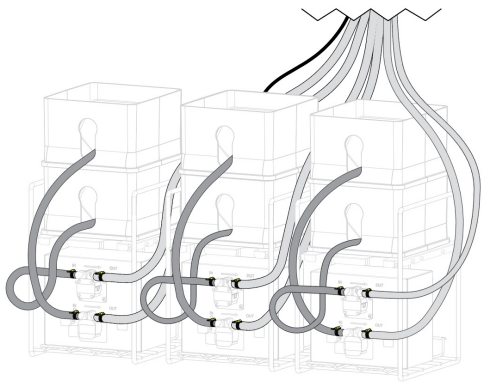

POWER SUPPLY 100992 &
 AC PLUG CABLE 101818

11" BRUSH
 82049

21" BRUSH
 82526

SERVER

262.628.5600 | 800.558.8722
spsales@server-products.com

101878

IXD™ SERIES

Multi+™

CONDIMENT DISPENSER

Complete View
for Reference

PATENT PENDING

SERVER
INTELLIGENT BY DESIGN

 **Partstown**
GENUINE OEM PARTS