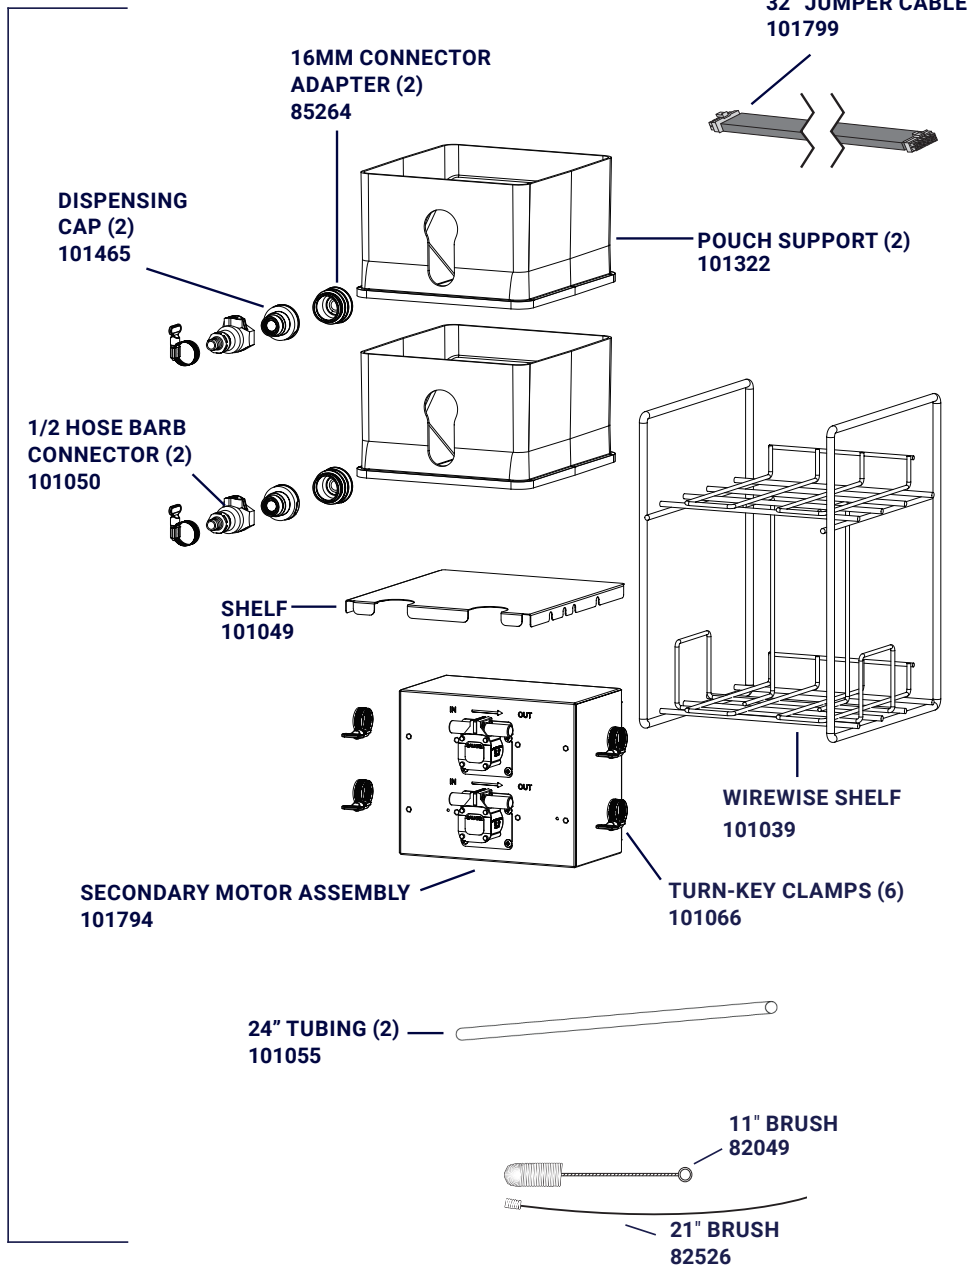

Partstown
GENUINE OEM PARTS