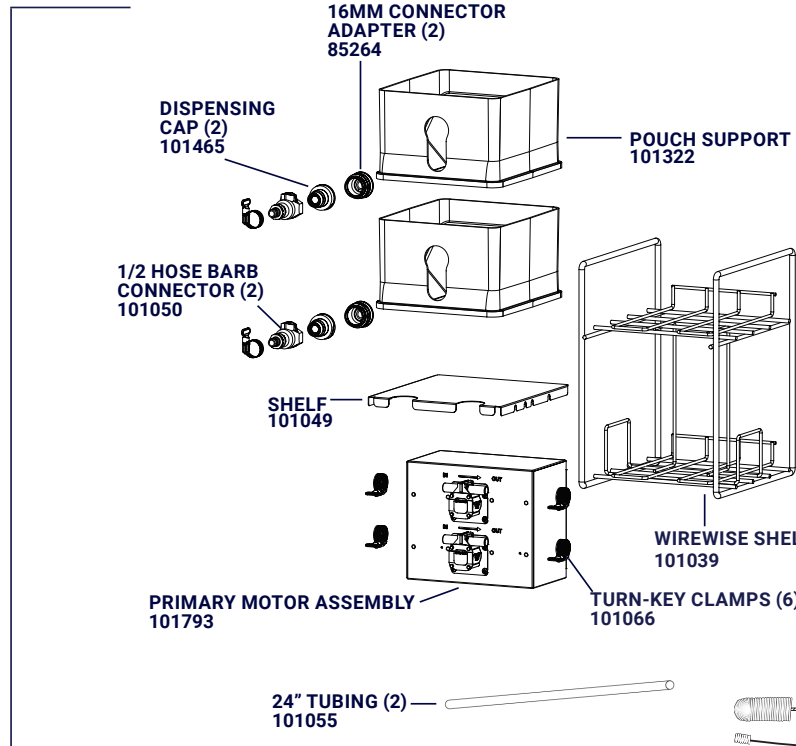

101878

1xD™ SERIES

Multi+™

CONDIMENT DISPENSER

Complete View
 for Reference

PATENT PENDING

DRIP TRAY ASSEMBLY
 101685

6' USB-C CABLE (NOT SHOWN)
 101053

3' USB CABLE (NOT SHOWN)
 101677

72" TUBE (NOT SHOWN)
 101543

LOCKING RING (NUT)
 101300

MULTI+ DISPENSE HEAD WITH DRIP TRAY
 101297

(1) MULTI+ POUCHED
 UNDER COUNTER -
 PRIMARY
 101795

16MM CONNECTOR
 ADAPTER (2)
 85264

DISPENSING
 CAP (2)
 101465

POUCH SUPPORT (2)
 101322

1/2 HOSE BARB
 CONNECTOR (2)
 101050

SHELF
 101049

WIREWISE SHELF
 101039

PRIMARY MOTOR ASSEMBLY
 101793

TURN-KEY CLAMPS (6)
 101066

24" TUBING (2)
 101055

POWER SUPPLY 100992 &
 AC PLUG CABLE 101818

11" BRUSH
 82049

21" BRUSH
 82526

SERVER

262.628.5600 | 800.558.8722
spsales@server-products.com

101878

IXD™ SERIES

Multi+™