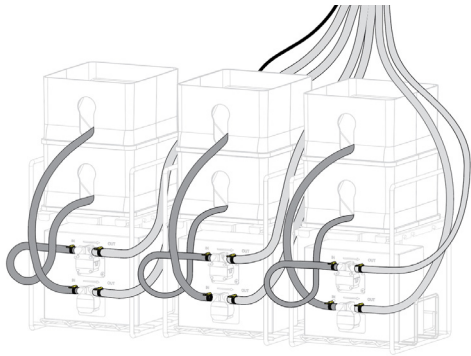

101878

1xD™ SERIES

Multi+™

CONDIMENT DISPENSER

Complete View
 for Reference

PATENT PENDING

DRIP TRAY ASSEMBLY
 101685

6' USB-C CABLE (NOT SHOWN)
 101053

3' USB CABLE (NOT SHOWN)
 101677

72" TUBE (NOT SHOWN)
 101543

LOCKING RING (NUT)
 101300

MULTI+ DISPENSE HEAD WITH DRIP TRAY
 101297

(1) MULTI+ POUCHED
 UNDER COUNTER -
 PRIMARY
 101795

16MM CONNECTOR
 ADAPTER (2)
 85264

DISPENSING
 CAP (2)
 101465

POUCH SUPPORT (2)
 101322

1/2 HOSE BARB
 CONNECTOR (2)
 101050

SHELF
 101049

WIREWISE SHELF
 101039

PRIMARY MOTOR ASSEMBLY
 101793

TURN-KEY CLAMPS (6)
 101066

24" TUBING (2)
 101055

POWER SUPPLY 100992 &
 AC PLUG CABLE 101818

11" BRUSH
 82049

21" BRUSH
 82526

SERVER

262.628.5600 | 800.558.8722
spsales@server-products.com

101878

IXD™ SERIES

Multi+™