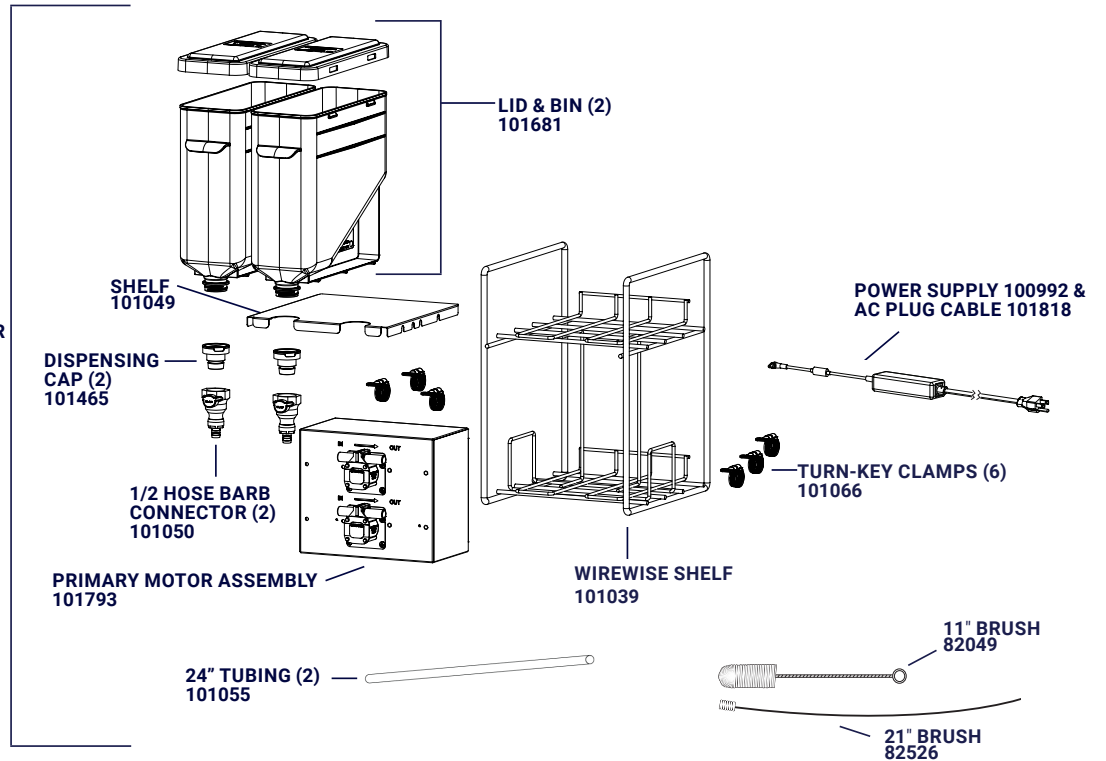

SERVER
INTELLIGENT BY DESIGN

DRIP TRAY ASSEMBLY
101685

6' USB-C CABLE (NOT SHOWN)
101053

3' USB CABLE (NOT SHOWN)
101677

72" TUBE (NOT SHOWN)
101543

LOCKING RING (NUT)
101300

MULTI+ DISPENSE HEAD WITH DRIP TRAY
101297

MULTI+ DIRECT POUR
UNDER COUNTER
101797

Partstown
GENUINE OEM PARTS