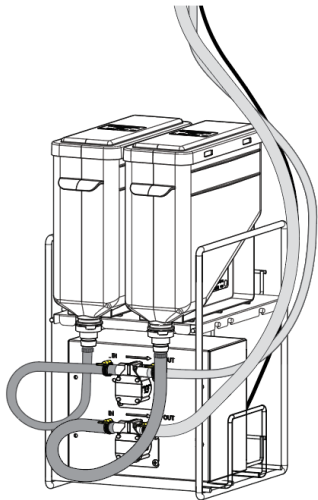

SERVER

262.628.5600 | 800.558.8722
spsales@server-products.com

101879

IXD™ SERIES

Multi+™

CONDIMENT DISPENSER