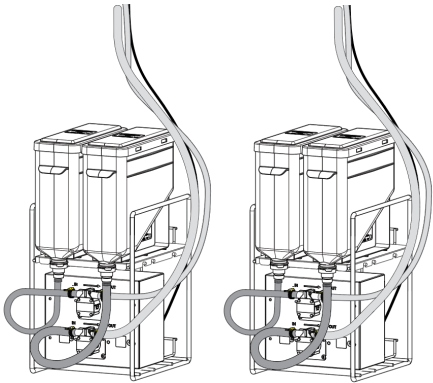

SERVER
INTELLIGENT BY DESIGN

DRIP TRAY ASSEMBLY
101685

6' USB-C CABLE (NOT SHOWN)
101053

3' USB CABLE (NOT SHOWN)
101677

72" TUBE (NOT SHOWN)
101543

LOCKING RING (NUT)
101300

MULTI+ DISPENSE HEAD WITH DRIP TRAY
101297

(1) MULTI+ DIRECT POUR
UNDER COUNTER -
PRIMARY
101797

Partstown
GENUINE OEM PARTS

CONTINUED ON PAGE 2

101880

IXD™ SERIES

Multi+™

CONDIMENT DISPENSER

Complete View
for Reference

PATENT PENDING

(1) MULTI+ DIRECT POUR
UNDER COUNTER -
SECONDARY
101798