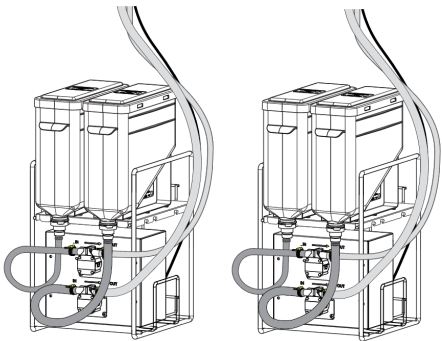

SERVER

262.628.5600 | 800.558.8722
spsales@server-products.com

101880

1xD™ SERIES

Multi+™

CONDIMENT DISPENSER