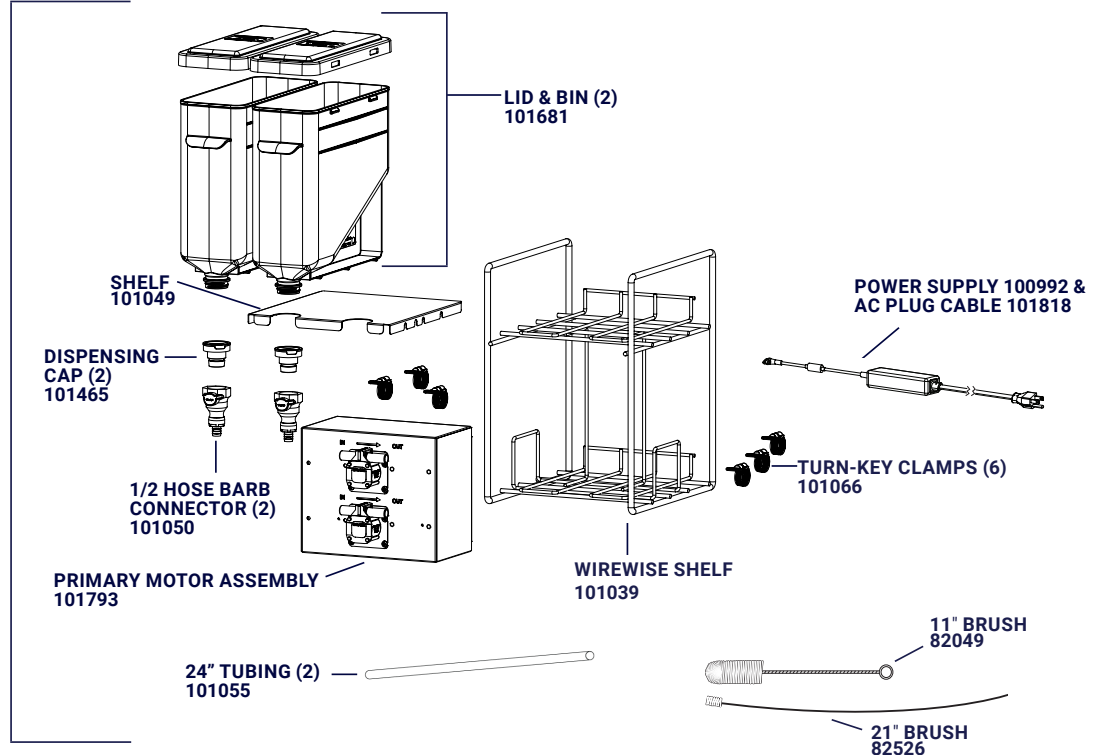

SERVER
INTELLIGENT BY DESIGN

DRIP TRAY ASSEMBLY
101685

6' USB-C CABLE (NOT SHOWN)
101053

3' USB CABLE (NOT SHOWN)
101677

72" TUBE (NOT SHOWN)
101543

LOCKING RING (NUT)
101300

MULTI+ DISPENSE HEAD WITH DRIP TRAY
101297

(1) MULTI+ DIRECT POUR
UNDER COUNTER -
PRIMARY
101797

Partstown
GENUINE OEM PARTS

CONTINUED ON PAGE 2

101880

IXD™ SERIES

Multi+™

CONDIMENT DISPENSER

Complete View
for Reference